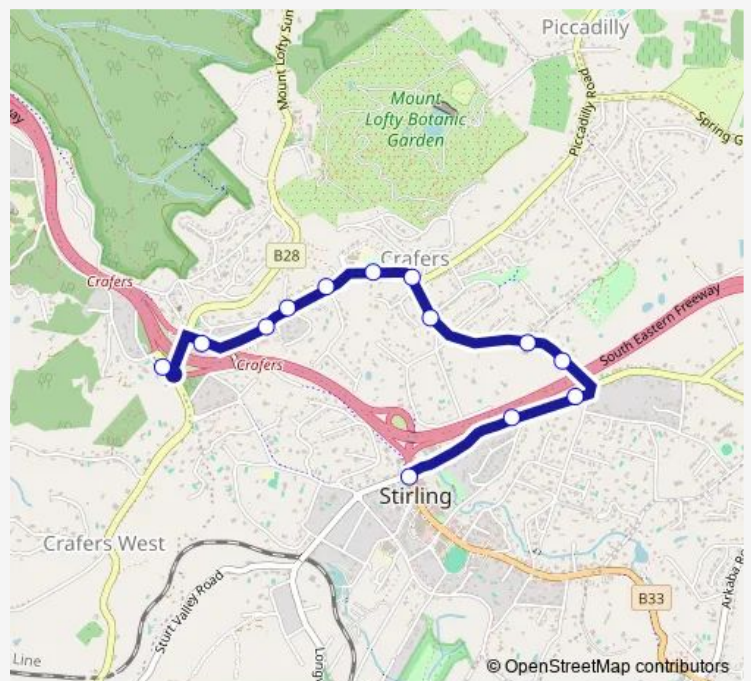

Stop 35 Pomona Rd - North side

Stop 34 Pomona Rd - North side

Stop 33 Old Mt Barker Rd - South West side

Stop 32 Old Mt Barker Rd - South side

Stop 31 Old Mt Barker Rd - South West side

Stop 30 Piccadilly Rd - South West side

Stop 29 Piccadilly Rd - South side

Stop 28 Piccadilly Rd - South East side

Stop 27 Piccadilly Rd - South East side

Stop 26 Piccadilly Rd - South East side

Stop 25 Main St - South side

Stop 24 Crafers Ramp - South side

Route schedule

Stop 36 / Zone B Mt Barker Rd - West side — Stop 24 Crafers Ramp - South side

| | |
|-----------|-------------|
| Monday | — |
| Tuesday | — |
| Wednesday | — |
| Thursday | — |
| Friday | — |
| Saturday | 08:44-15:44 |
| Sunday | 08:44-15:44 |

Route info

Direction: Stop 36 / Zone B Mt Barker Rd - West side

Stops: 13

Trip Duration: 0 hour 6 min

865c — Stirling to Crafers

865c Bus time schedules and route maps are available in an offline PDF at busmaps.com. Use the busmaps.com website to see live bus times, train schedule or subway schedule, and step-by-step directions for all public transit in Stirling