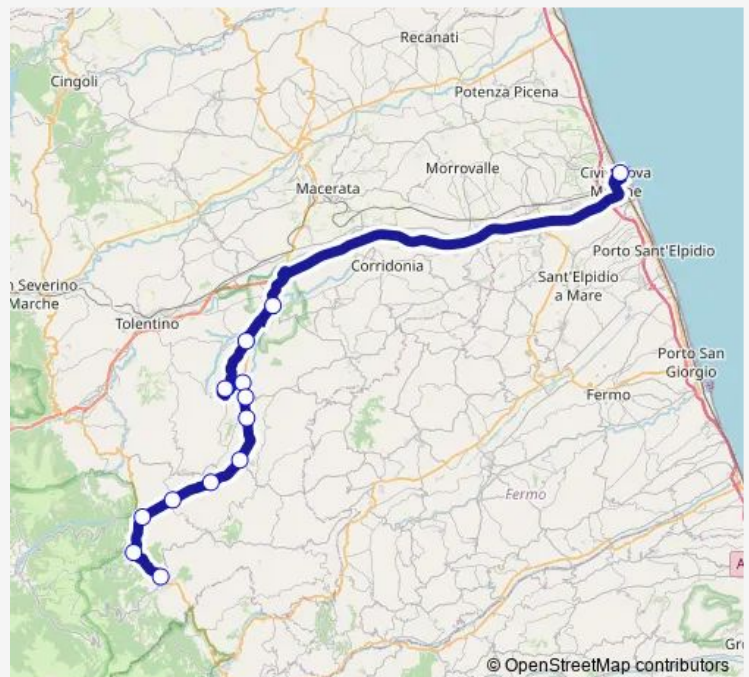

### Route schedule

Civitanova Marche (BUS Terminal) Piazza — Sarnano

Monday 12:40

Tuesday 12:40

Wednesday 12:40

Thursday 12:40

Friday 12:40

Saturday 12:40

### Route info

Direction: Civitanova Marche (BUS Terminal) Piazza

Stops: 13

Trip Duration: 1 hour 20 min

■ Sarnano - Civitanova Marche (Ymc05e02)