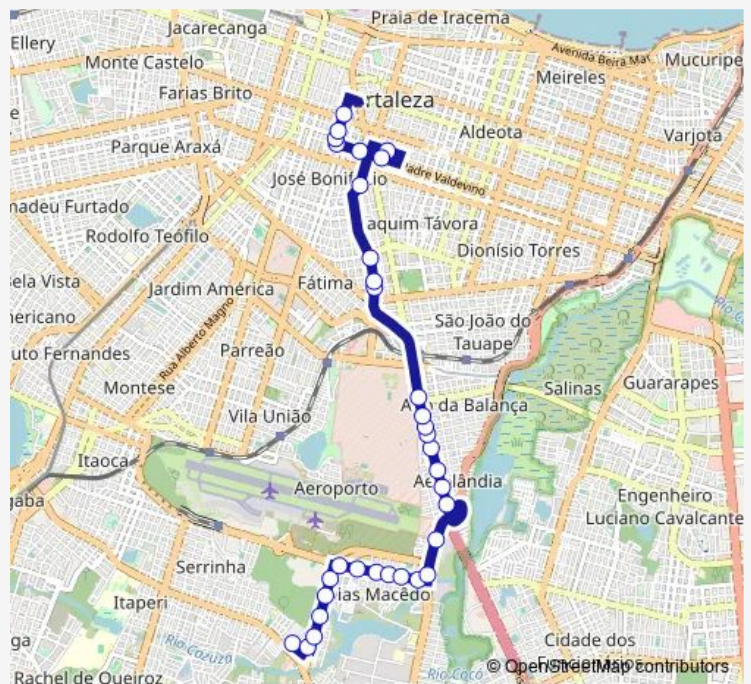

Bus 604-Dias Macedo/Centro Dias Macedo/Centro

[Go to website](#)

Direction

Praça Solon Pinheiro, Sn — RUA Doze/CJ Soares Moreno, Sn

29 stops

[Open route schedule](#)

- Praça Solon Pinheiro, Sn
- RUA Pedro Pereira, Sn
- Avenida VIS RIO Branco, 1636
- Avenida Aguanambi, 94
- Avenida Aguanambi, 90
- Avenida Aguanambi, 899
- Avenida Aguanambi, 1346
- Avenida Aguanambi, 1700
- Avenida Aguanambi, 2479
- Avenida Borges DE Melo, Sn
- Rodovia BR 116, S/R
- Rodovia BR 116, 5823
- Rodovia BR 116, Sn
- Rodovia BR 116, 5989
- Rodovia BR 116, 6306
- Avenida Alberto Craveiro, 430
- Avenida Alberto Craveiro, 900
- RUA Pedro Dantas, 110
- RUA Pedro Dantas, 307
- RUA Pedro Dantas, 519
- RUA Pedro Dantas, 731

Route schedule

Praça Solon Pinheiro, Sn — RUA Doze/CJ Soares Moreno, Sn

Monday	06:05-22:25
Tuesday	06:05-22:25
Wednesday	06:05-22:25
Thursday	06:05-22:25
Friday	06:05-22:25
Saturday	05:55-22:16
Sunday	06:10-22:25

Route info

Direction: Praça Solon Pinheiro, Sn

Stops: 29

Trip Duration: 0 hour 34 min

604-Dias Macedo/Centro — Dias Macedo/Centro

RUA Pedro Dantas, 909

RUA Pedro Dantas, 1043

RUA MAL Bitencourt, 267

Friday 05:30-21:55

Saturday 05:30-21:46

Sunday 05:40-21:55

Route info

Direction: RUA Doze/CJ Soares Moreno, Sn

Stops: 33

Trip Duration: 0 hour 30 min

Avenida Aguanambi, 1393