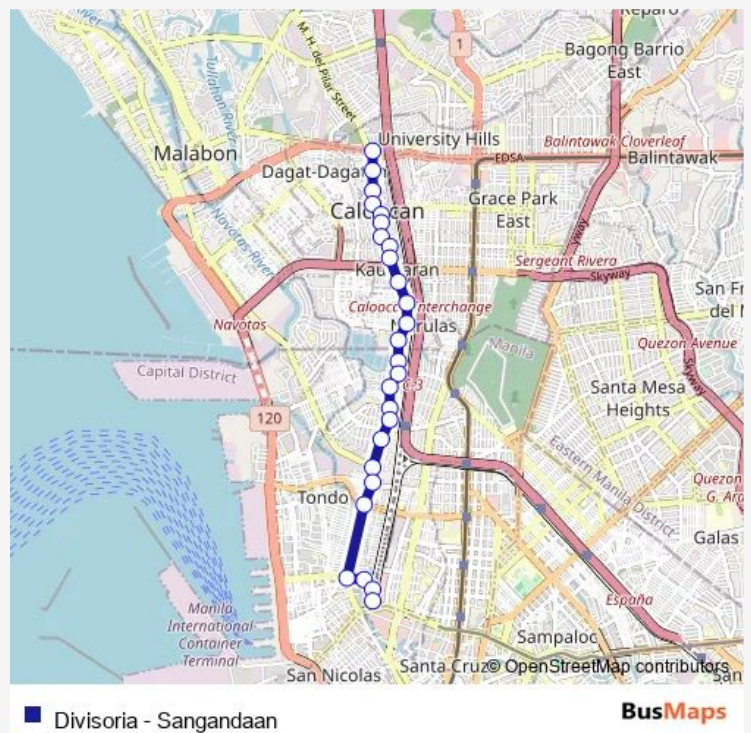

Bus Divisoria - Sangandaan

[Go to website](#)

Direction
Jollibee, Samson Road, Caloocan City — Dagupan, Manila

26 stops

[Open route schedule](#)

- Jollibee, Samson Road, Caloocan City
- A. Mabini Avenue / Geronimo Intersection, Caloocan City
- A. Mabini Avenue / Lakas ng Mahirap, Caloocan City
- Foundation for Fire Fighters, A. Mabini Avenue, Caloocan City
- Mercury Drug, A. Mabini Avenue, Caloocan City
- Kumon A. Mabini Center, A. Mabini Avenue, Caloocan City
- Hospital ng Kalooacan, A. Mabini Avenue, Caloocan City
- A. Mabini Avenue, Caloocan City
- Flexo Manufacturing Company, A. Mabini Avenue, Caloocan City
- A. Mabini Avenue / 4th Avenue West Intersection, Caloocan City
- A. Mabini Avenue, Caloocan City
- Matrinez Memorial College, A. Mabini Avenue, Juan Luna, Caloocan City
- John Paolo, A. Mabini Avenue, Manila
- The Lord is my Shepard, A. Mabini Avenue, Manila
- Juan Luma, / Hermosa, Manila
- Angels Home Learning School, Juan Luma, Manila
- St Joseph School, Juan Luma / Pampanga, Manila
- Torres High School, Juan Luma, Manila
- Gagalangin Fire Station, Juan Luma, Manila

Route schedule

Jollibee, Samson Road, Caloocan City — Dagupan, Manila

Monday	00:00
Tuesday	00:00
Wednesday	00:00
Thursday	00:00
Friday	00:00
Saturday	00:00
Sunday	00:00

Route info

Direction: Jollibee, Samson Road, Caloocan City

Stops: 26

Trip Duration: 0 hour 29 min