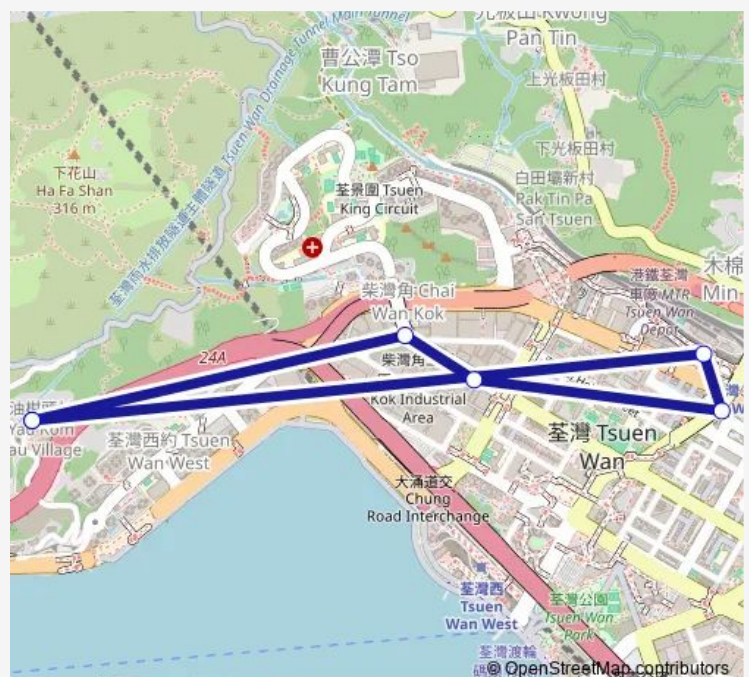

Bus 96A YAU KOM TAU Village - Tsuen WAN Station (Circular)

[Go to website](#)

Direction

YAU KOM TAU VILLAGE — YAU KOM TAU VILLAGE

6 stops

[Open route schedule](#)

YAU KOM TAU VILLAGE

SAI LAU KOK ROAD OPPOSITE TO NAN FUNG CENTRE|SAI LAU KOK ROAD OPPOSITE TO NAM FUNG CENTRE

TAI HO ROAD OUTSIDE HOUSE NO.7-17

SHA TSUI ROAD OUTSIDE HOUSE NO. 62

SHA TSUI ROAD OUTSIDE HOUSE NO. 6

YAU KOM TAU VILLAGE

Route schedule

YAU KOM TAU VILLAGE — YAU KOM TAU VILLAGE

Monday	07:00-22:00
Tuesday	07:00-22:00
Wednesday	07:00-22:00
Thursday	07:00-22:00
Friday	07:00-22:00
Saturday	07:00-22:05
Sunday	07:00-22:05

Route info

Direction: YAU KOM TAU VILLAGE

Stops: 6

Trip Duration: 0 hour 17 min

96A Bus time schedules and route maps are available in an offline PDF at busmaps.com. Use the busmaps.com website to see live bus times, train schedule or subway schedule, and step-by-step directions for all public transit in Tsuen Wan