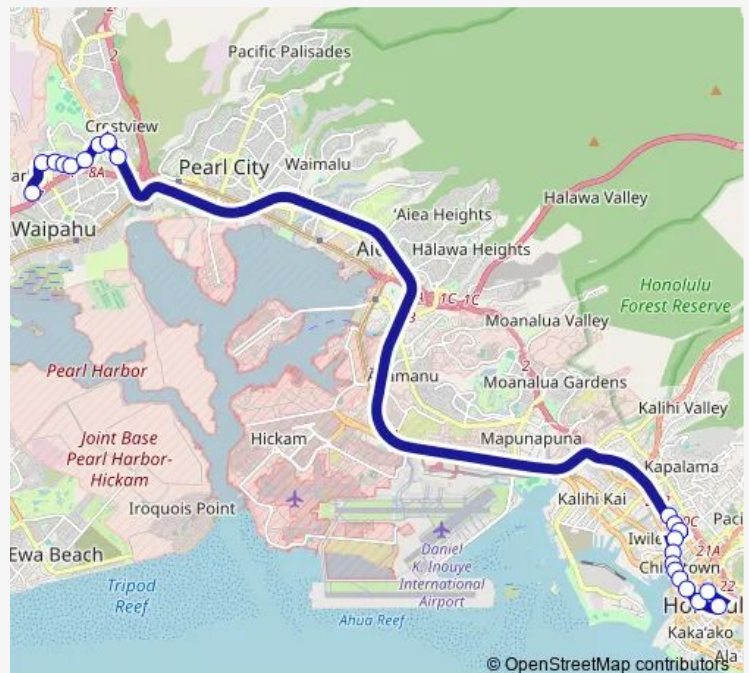

Bus 96A Paiwa-Waikele Express

[Go to website](#)

Direction

Lumiaina ST + Managers Dr — S Beretania ST + Punchbowl St

21 stops

[Open route schedule](#)

Lumiaina ST + Managers Dr

Lumiaina ST + Kukula St

Thursday 05:45-06:05

Friday 05:45-06:05

Saturday —

Sunday —

Route info

Direction: Lumiaina ST + Managers Dr

Stops: 21

Trip Duration: 0 hour 44 min

■ 96A — Paiwa-Waikele Express

Direction

Alapai Transit Center (Stops 1-4) — Kamehameha HWY + Lumiauau St

18 stops

[Open route schedule](#)

Alapai Transit Center (Stops 1-4)

S Beretania ST + Eternal Flame

S Beretania ST + Pali HWY + Bishop St

Route info

Direction: Alapai Transit Center (Stops 1-4)

Stops: 18

Trip Duration: 0 hour 54 min

96A Bus time schedules and route maps are available in an offline PDF at busmaps.com. Use the busmaps.com website to see live bus times, train schedule or subway schedule, and step-by-step directions for all public transit in Honolulu