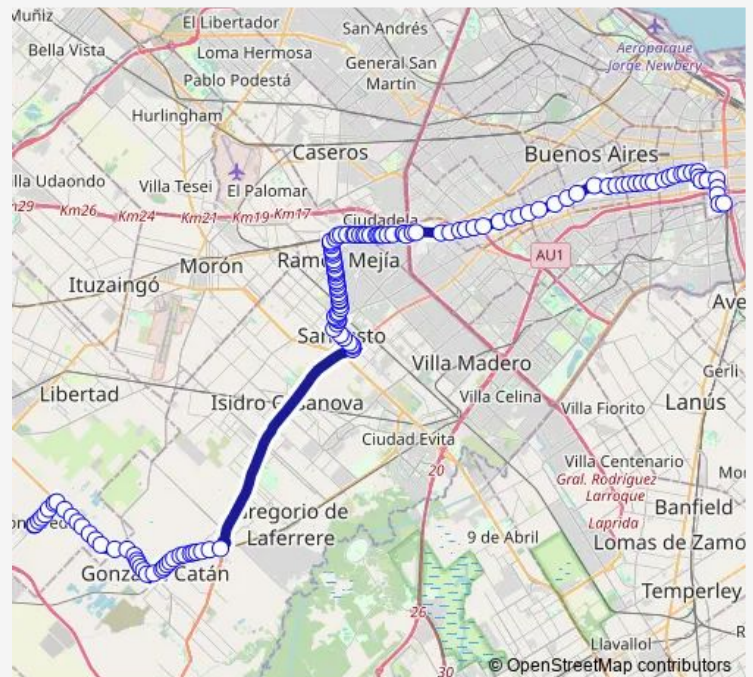

### Route schedule

DE LOS Italianos 3799-3999 — 1702 Lima

Monday 03:58-21:45

Tuesday 03:58-21:45

Wednesday 03:58-21:45

Thursday 03:58-21:45

Friday 03:58-21:45

Saturday 04:00-21:32

### Route info

Direction: DE LOS Italianos 3799-3999

Stops: 134

Trip Duration: 2 hour 7 min

96A — Jnamba096

BusMaps

Avenida Juan Bautista Lasalle 3800-3898

Avenida Juan Bautista Lasalle 4042