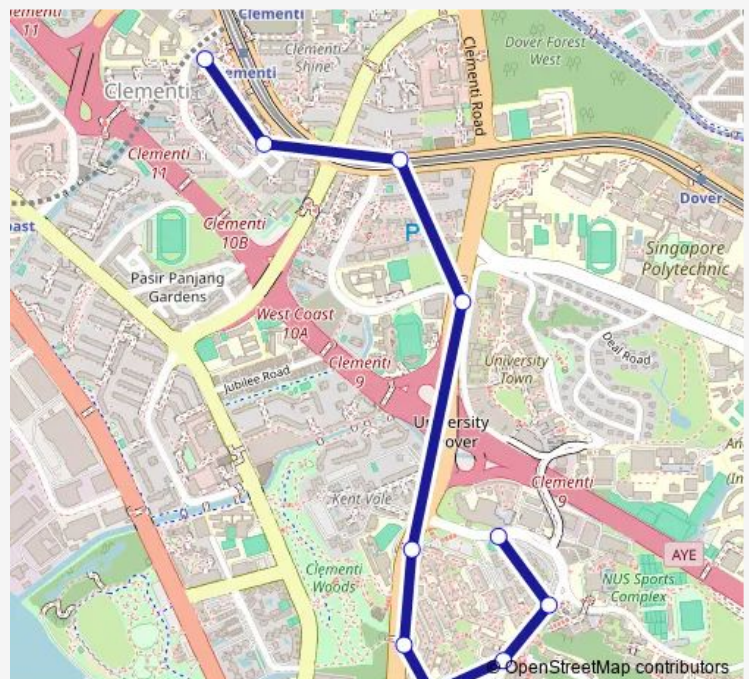

Route schedule

Clementi Int — NUS Raffles Hall

Monday 08:04

Tuesday 08:04

Wednesday 08:04

Thursday 08:04

Friday 08:04

Saturday —

Sunday —

Route info

Direction: Clementi Int

Stops: 10

Trip Duration: 0 hour 16 min

96A

BusMaps

96A Bus time schedules and route maps are available in an offline PDF at busmaps.com. Use the busmaps.com website to see live bus times, train schedule or subway schedule, and step-by-step directions for all public transit in Singapore