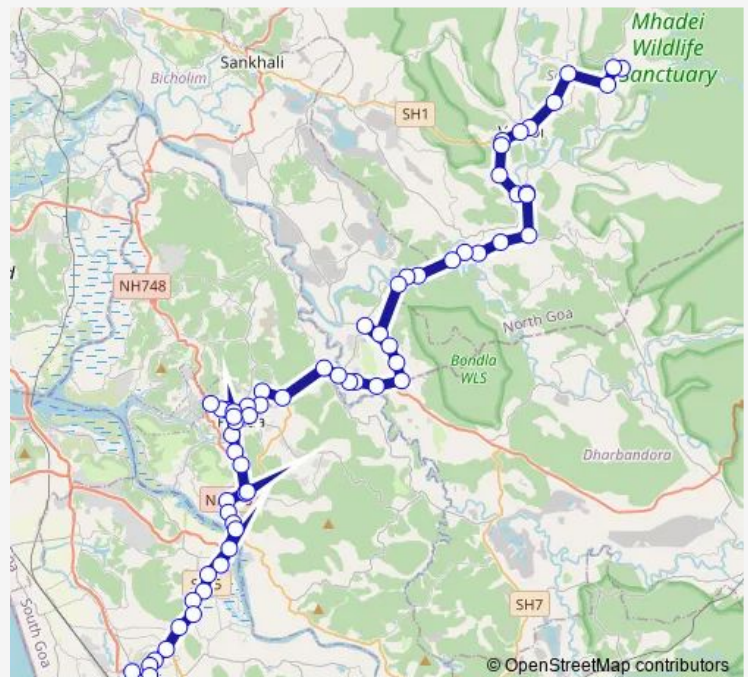

Ganje

Ganje Ambeshi Bridge

Nansa

Route schedule

Voile Dhave — Margao KTC Bus Stand

Monday 06:45-14:15

Tuesday 06:45-14:15

Wednesday 06:45-14:15

Thursday 06:45-14:15

Friday 06:45-14:15

Saturday 06:45-14:15

Sunday 06:45-14:15

Route info

Direction: Voile Dhave

Stops: 64

Trip Duration: 2 hour 50 min

■ MRG97 — Margao - Voile Dhave

Paludi School

Usgao

Kumyakade

Kelini

Usgao Tisk

M.R.F.

Nestle