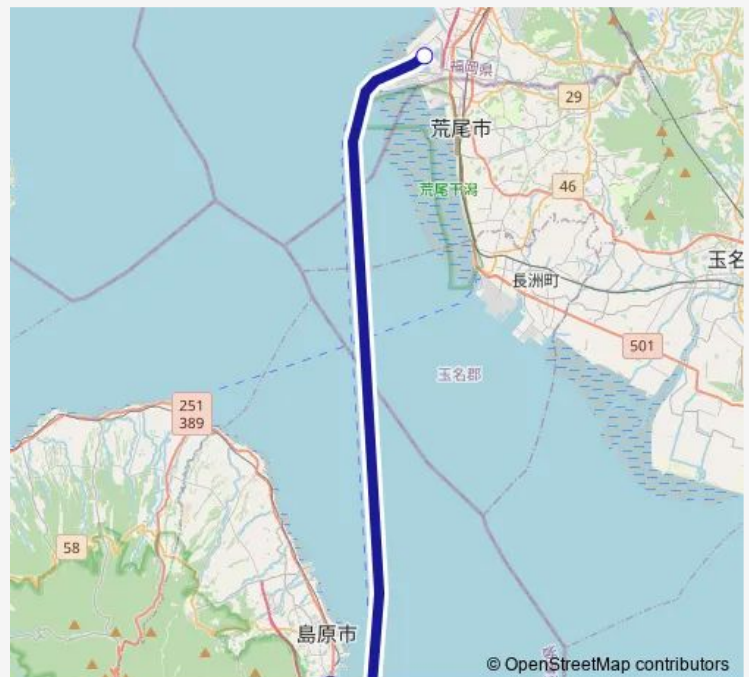

Ferry 三池島原ライン (大牟田行き)

[Go to website](#)

Direction

島原港ターミナル (島原外港) —
三池港旅客待合所 (大牟田)

2 stops

[Open route schedule](#)

島原港ターミナル (島原外港)

三池港旅客待合所 (大牟田)

Route schedule

島原港ターミナル (島原外港) —
三池港旅客待合所 (大牟田)

Monday	07:40-17:05
Tuesday	07:40-17:05
Wednesday	07:40-17:05
Thursday	07:40-17:05
Friday	07:40-17:05
Saturday	07:40-17:05
Sunday	07:40-17:05

Route info

Direction: 島原港ターミナル (島原外港)

Stops: 2

Trip Duration: 0 hour 50 min

■ 三池島原ライン (大牟田行き)

Ferry time schedules and route maps are available in an offline PDF at busmaps.com. Use the busmaps.com website to see live bus times, train schedule or subway schedule, and step-by-step directions for all public transit in Shimabara