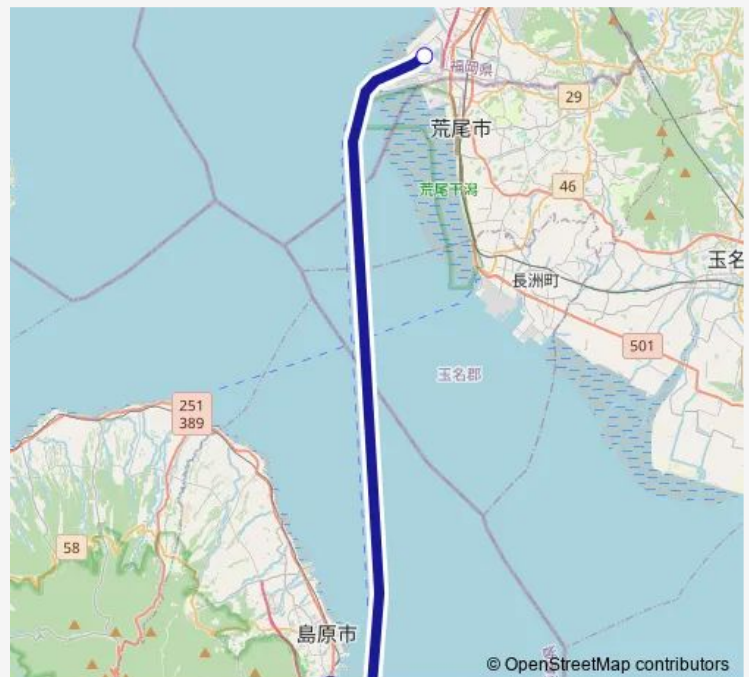

Ferry 三池島原ライン (大牟田行き)

[Go to website](#)

Direction

島原港ターミナル (島原外港) —
三池港旅客待合所 (大牟田)

2 stops

[Open route schedule](#)

島原港ターミナル (島原外港)

三池港旅客待合所 (大牟田)

Route schedule

島原港ターミナル (島原外港) —
三池港旅客待合所 (大牟田)

| | |
|-----------|-------------|
| Monday | 07:40-17:05 |
| Tuesday | 07:40-17:05 |
| Wednesday | 07:40-17:05 |
| Thursday | 07:40-17:05 |
| Friday | 07:40-17:05 |
| Saturday | 07:40-17:05 |
| Sunday | 07:40-17:05 |

Route info

Direction: 島原港ターミナル (島原外港)

Stops: 2

Trip Duration: 0 hour 50 min

■ 三池島原ライン (大牟田行き)

Ferry time schedules and route maps are available in an offline PDF at busmaps.com. Use the busmaps.com website to see live bus times, train schedule or subway schedule, and step-by-step directions for all public transit in Shimabara