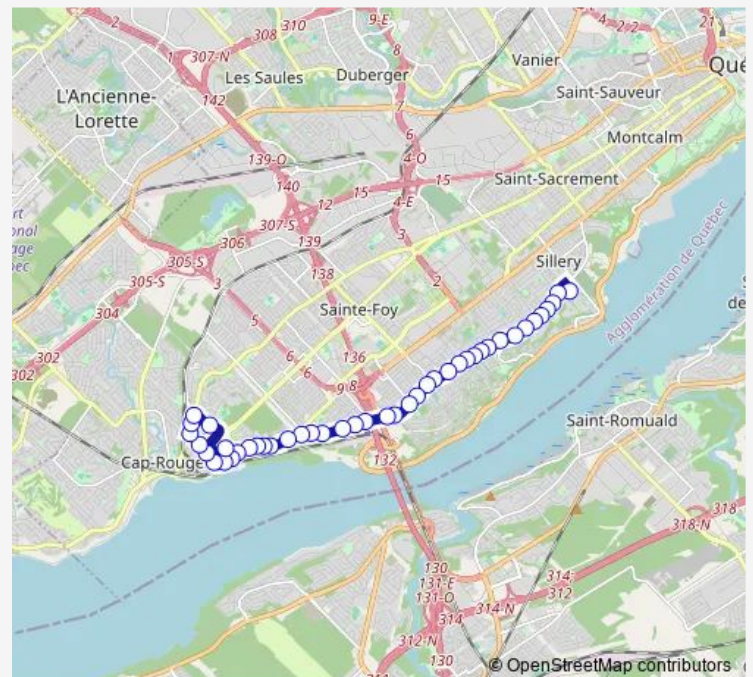

des Hôtels

Route schedule

Jésus-Marie — T. de Marly

Monday 15:30

Tuesday 15:30

Wednesday 15:30

Thursday 15:30

Friday 15:30

Saturday —

Sunday —

Route info

Direction: Jésus-Marie

Stops: 43

Trip Duration: 0 hour 29 min

Beaupré

E.-Hamel