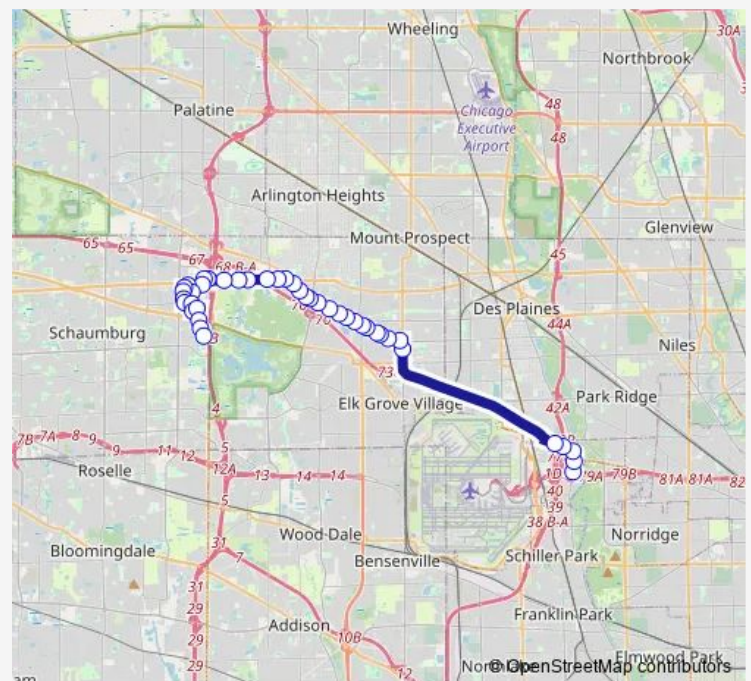

Algonquin Rd & Reserve Dr

Pace HQ (550 W Algonquin Rd)

W Algonquin Rd & Meijer Dr

Route schedule

Rosemont CTA Station — Woodfield Corporate Ctr (164 N Martingale Rd)

Monday 05:00-22:30

Tuesday 05:00-22:30

Wednesday 05:00-22:30

Thursday 05:00-22:30

Friday 05:00-22:30

Saturday 06:00-22:30

Sunday 06:20-22:30

Route info

Direction: Rosemont CTA Station

Stops: 42

Trip Duration: 0 hour 46 min

Walter Payton Dr & West Dr

Access Dr/East Dr & Perimeter Dr

Perimeter Dr & West Dr

Woodfield Mall (Entrance 1)

1111 Plaza Dr

Plaza Dr & American Ln

Plaza Dr & 1400 American Ln

Woodfield Rd & Plaza Dr

Friday 05:00-23:31

Saturday 06:40-23:30

Sunday 07:30-23:30

Route info

Direction: Woodfield Corporate Ctr (164 N Martingale Rd)

Stops: 36

Trip Duration: 0 hour 42 min

Algonquin Rd & Cedar Glen Dr