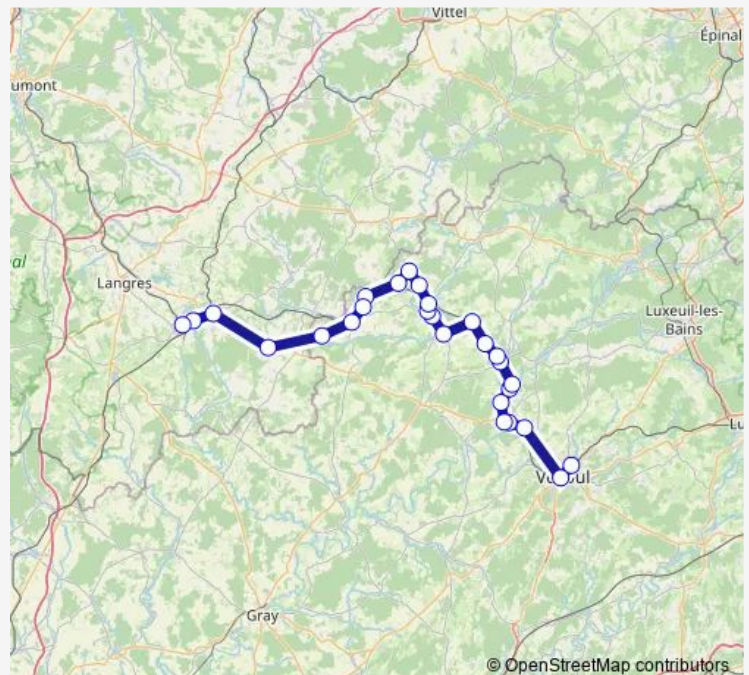

Port d'Atel. Beauregard

Village

Montureux LES B - Rue Sacquelle

Gevigney - Gevigney village

Foyer rural

Ville

Gare Sncf

Route schedule

Lycée Haberges — Gare Sncf

Monday 12:10-18:10

Tuesday 12:10-18:10

Wednesday 12:10-18:10

Thursday 12:10-18:10

Friday 12:10-18:10

Saturday 12:10-18:10

Sunday 12:10-18:10

Route info

Direction: Lycée Haberges

Stops: 17

Trip Duration: 1 hour 9 min

■ 606 — Culmont - Jussey - Vesoul

Direction

Brel — Chalindrey Sncf

27 stops

[Open route schedule](#)

Brel

Pôle multimodal

Ruz de Vellemoz

Port/Saone - La Mognotte

Port/Saone - Centre

La Louviere

Jarges