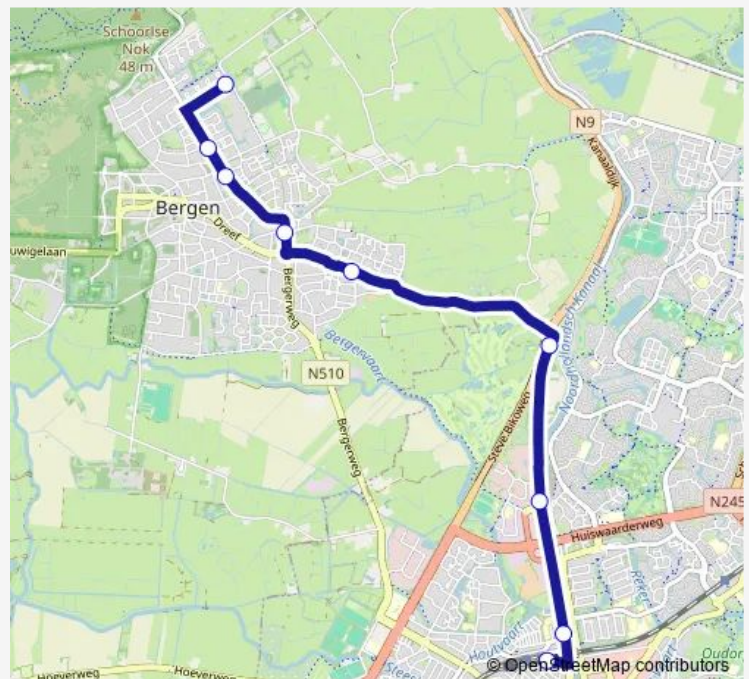

**Direction**

Alkmaar, Station — Bergen, Europese School

9 stops

[Open route schedule](#)

Alkmaar, Station

Alkmaar, Gerechtsgebouw

Alkmaar, Voltastraat

Alkmaar, Koedijkervlotbrug

Bergen, van Blaaderenweg

Bergen, Natteweg

Bergen, Kerkedijk

Bergen, Luiveland

Bergen, Europese School

## Route schedule

Alkmaar, Station — Bergen, Europese School

Monday 08:34

Tuesday 08:34

Wednesday 08:34

Thursday 08:34

Friday 08:34

Saturday —

## Route info

Direction: Alkmaar, Station

Stops: 9

Trip Duration: 0 hour 14 min

**Direction**

Bergen, Europese School — Alkmaar, Station

9 stops

[Open route schedule](#)