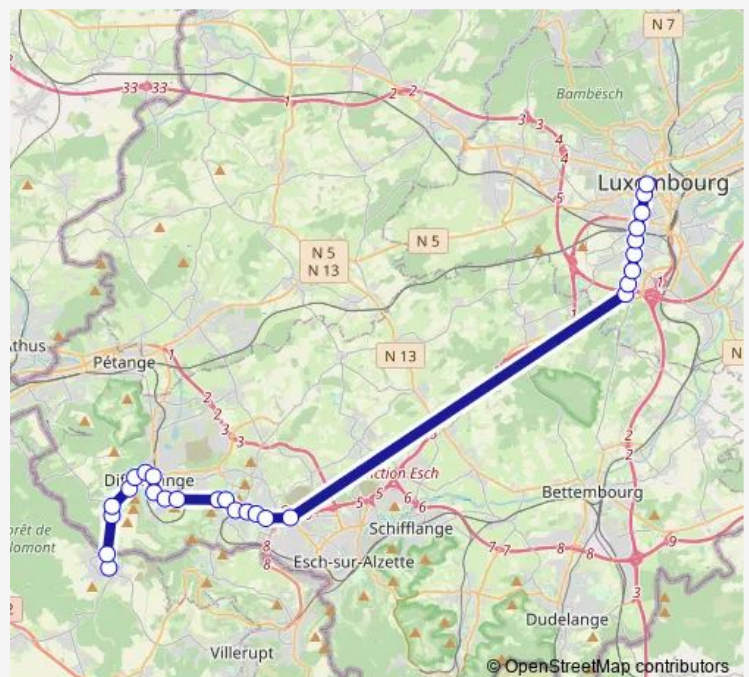

Wednesday 05:08-22:08

Thursday 05:08-22:08

Friday 05:08-22:08

Saturday 05:08-22:08

Sunday —

Route info

Direction: (F) Hussigny, Place de l'Eglise

Stops: 27

Trip Duration: 0 hour 55 min

606

BusMaps

LUX Gasperich, Stengege Wee

LUX Gasperich, Gaasperecher Bierg

LUX Hollerich, Aciérie Quai 1

LUX Hollerich, Heentze Park

LUX Belair, Rheinsheim

Monday 05:14-23:14

Tuesday 05:14-23:14

Wednesday 05:14-23:14

Thursday 05:14-23:14

Friday 05:14-23:14

Saturday 05:14-23:14

Sunday —

Route info

Direction: LUX Centre, Monterey quai 4

Stops: 27

Trip Duration: 0 hour 45 min

Differdange, Vesquenhaff

(F) Hussigny, Mines

(F) Hussigny, Place de l'Eglise

606 Bus time schedules and route maps are available in an offline PDF at busmaps.com. Use the busmaps.com website to see live bus times, train schedule or subway schedule, and step-by-step directions for all public transit in Differdange