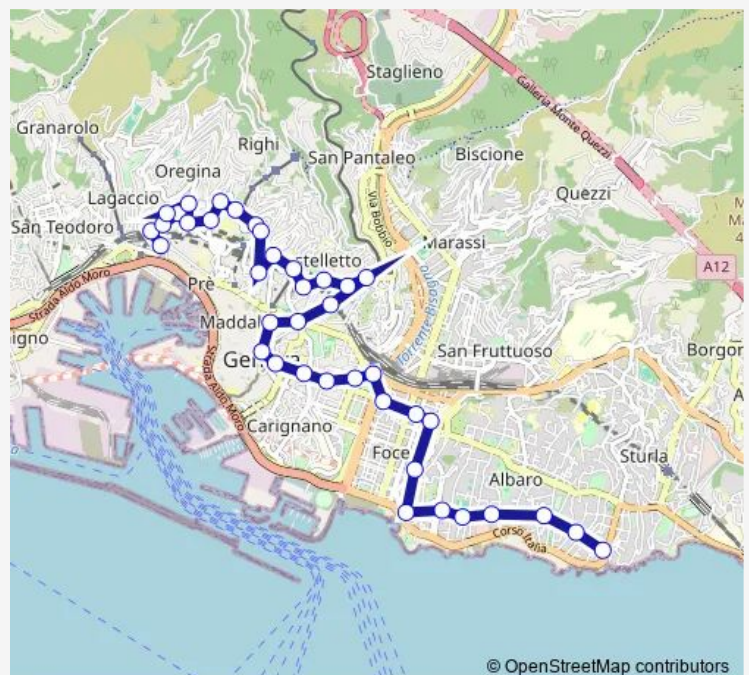

### Route schedule

Principe FS/Capolinea — DE Gaspari 2/Boccadasse

Monday	20:45-00:10 <sup>+1</sup>
Tuesday	20:45-00:10 <sup>+1</sup>
Wednesday	20:45-00:10 <sup>+1</sup>
Thursday	20:45-00:10 <sup>+1</sup>
Friday	20:45-00:10 <sup>+1</sup>
Saturday	20:45-00:10 <sup>+1</sup>
Sunday	20:45-00:10 <sup>+1</sup>

### Route info

Direction: Principe FS/Capolinea

Stops: 39

Trip Duration: 0 hour 34 min

© OpenStreetMap contributors

606 — V De Gaspari (Boccadasse) -Tom-maseo-Manin-Principe **BusMaps**

Fontane Marose/

DE Ferrari/Metro'