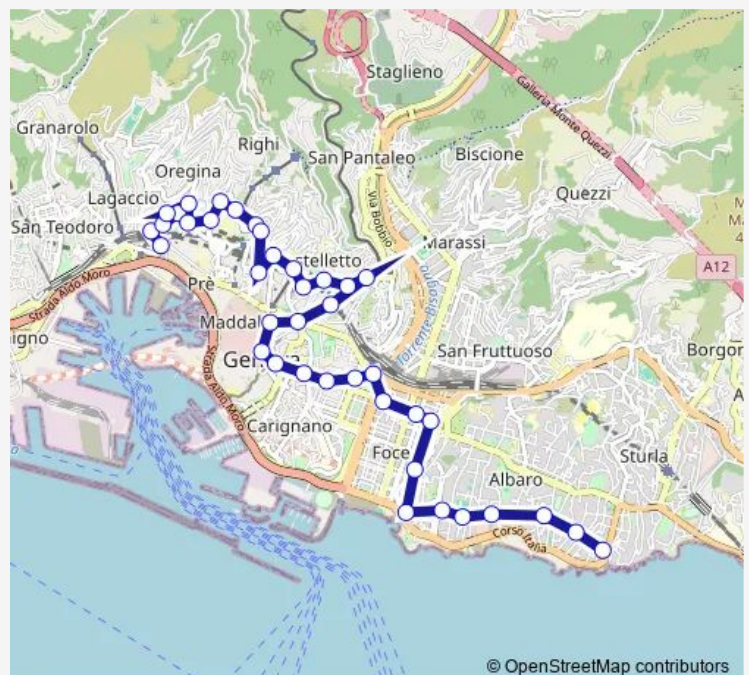

### Route schedule

Principe FS/Capolinea — DE Gaspari 2/Boccadasse

Monday 20:45-00:10<sup>+1</sup>

Tuesday 20:45-00:10<sup>+1</sup>

Wednesday 20:45-00:10<sup>+1</sup>

Thursday 20:45-00:10<sup>+1</sup>

Friday 20:45-00:10<sup>+1</sup>

### Route info

Direction: Principe FS/Capolinea

Stops: 39

Trip Duration: 0 hour 35 min

© OpenStreetMap contributors

606 — V De Gaspari (Boccadasse) -Tom-maseo-Manin-Principe **BusMaps**

Fontane Marose/

DE Ferrari/Metro'