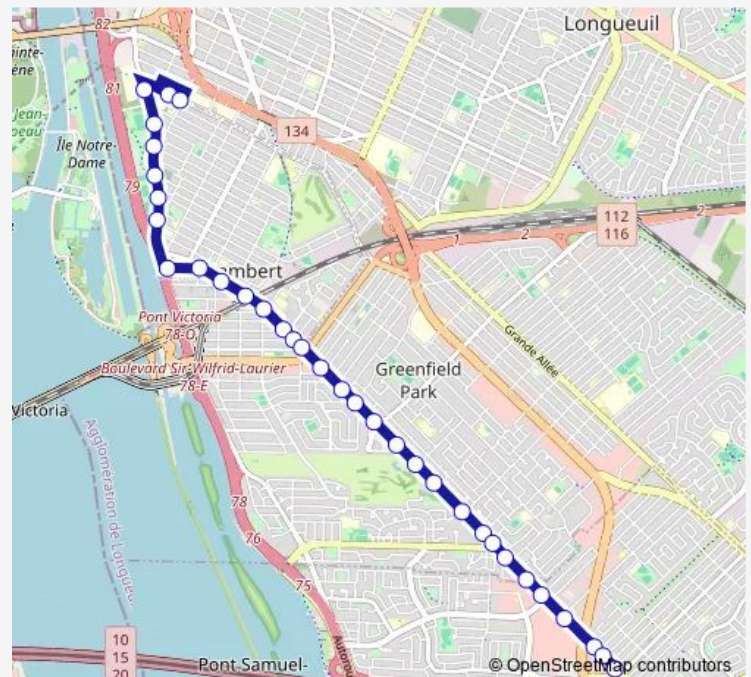

### Route schedule

ch. Tiffin / Durocher — Lapinière / Auteuil

Monday	16:40
Tuesday	16:40
Wednesday	16:40
Thursday	16:40
Friday	16:40
Saturday	—
Sunday	—

### Route info

Direction: ch. Tiffin / Durocher

Stops: 33

Trip Duration: 0 hour 32 min

606 — Écoles privées / Collège Champlain

Victoria / James-E.-Davis

1755 Victoria

Victoria / Regent