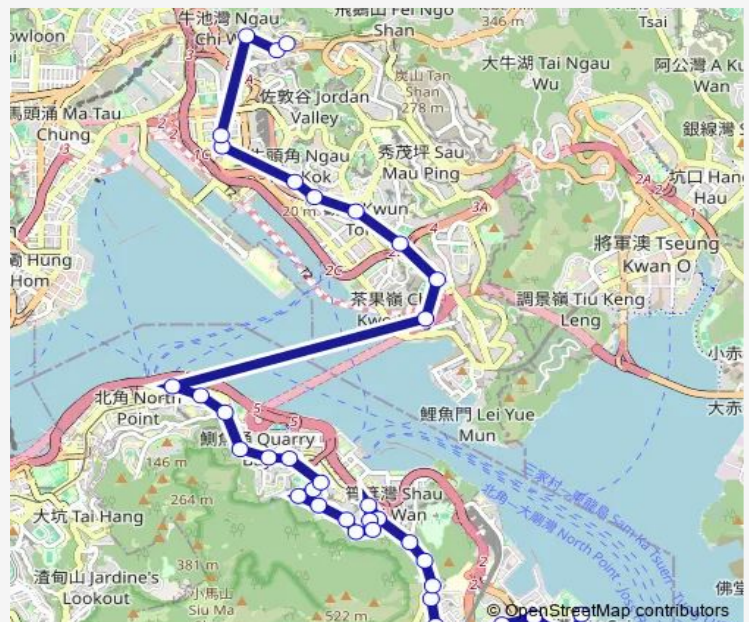

[Ctb] Star OF THE SEA Catholic Church, Chai WAN Road[[Kmb+Ctb] Star OF THE SEA Catholic

Route schedule

[Ctb] SIU SAI WAN (Island Resort)[[Kmb+Ctb] Island Resort BUS Terminus/
Siu SAI WAN (Island Resort) — [Kmb+Ctb] Choi WAN (Fung Shing Street) BUS Terminus/
Choi WAN (Fung Shing Street)[[Kmb] Koon YAT House

Route info

Direction: [Ctb] SIU SAI WAN (Island Resort)[[Kmb+Ctb] Island Resort BUS Terminus/
Siu SAI WAN (Island Resort)

Stops: 41

Trip Duration: 1 hour 18 min

Church/
Star OF THE SEA Catholic Church, Chai WAN Road[[Kmb] Star OF THE SEA Catholic Church