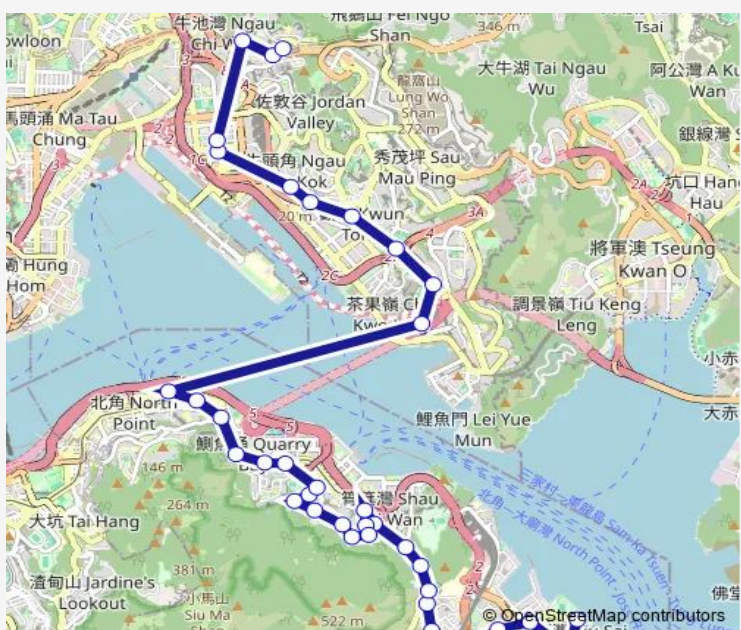

- [Ctb] SIU SAI WAN (Island Resort)[[Kmb+Ctb] Island Resort BUS Terminus/
Siu SAI WAN (Island Resort)
- [Ctb] Cheerful Garden, FU YEE Road[[Kmb+Ctb] Cheerful Garden/
Cheerful Garden, FU YEE Road
- [Ctb] SIU SAI WAN Estate[[Kmb+Ctb] SIU SAI WAN Estate/
Siu SAI WAN Estate
- [Ctb] FU Shing Court, Chai WAN Road[[Kmb+Ctb] FU Shing Court/
Fu Shing Court, Chai WAN Road[[Kmb] FU Shing Court
- [Ctb] LOK HIN Terrace, Chai WAN Road[[Kmb+Ctb] LOK HIN Terrace/
Lok HIN Terrace, Chai WAN Road[[Kmb] LOK HIN Terrace
- [Ctb] WAN Tsui Shopping Centre, Chai WAN Road[[Kmb+Ctb] WAN Tsui Shopping Centre/
Wan Tsui Shopping Centre, Chai WAN Road[[Kmb] WAN Tsui Shopping Centre
- [Ctb] Chak Tsui House WAN Tsui Estate, WAN Tsui Road[[Kmb+Ctb] Chak Tsui House WAN Tsui Estate/
Chak Tsui House WAN Tsui Estate, WAN Tsui Road
- [Ctb] Cheuk WAH House Hing WAH Estate, WAN Tsui Road[[Kmb+Ctb] Cheuk WAH House Hing WAH Estate/
Cheuk WAH House Hing WAH Estate, WAN Tsui Road
- [Ctb] Fung Hing House Hing WAH Estate, WAN Tsui Road[[Kmb+Ctb] Fung Hing House Hing WAH Estate/
Fung Hing House Hing WAH Estate, WAN Tsui Road
- [Ctb] Star OF THE SEA Catholic Church, Chai WAN Road[[Kmb+Ctb] Star OF THE SEA Catholic

Route schedule

[Ctb] SIU SAI WAN (Island Resort)[[Kmb+Ctb] Island Resort BUS Terminus/
Siu SAI WAN (Island Resort) — [Kmb+Ctb] Choi WAN (Fung Shing Street) BUS Terminus/
Choi WAN (Fung Shing Street)[[Kmb] Koon YAT House

Monday	09:30-19:20
Tuesday	09:30-19:20
Wednesday	09:30-19:20
Thursday	09:30-19:20
Friday	09:30-19:20
Saturday	09:30-19:10
Sunday	06:30-17:30

Route info

Direction: [Ctb] SIU SAI WAN (Island Resort)[[Kmb+Ctb] Island Resort BUS Terminus/
Siu SAI WAN (Island Resort)

Stops: 41

Trip Duration: 1 hour 22 min

Church/
Star OF THE SEA Catholic Church, Chai WAN Road[[Kmb] Star OF THE SEA Catholic Church

[Ctb] Hing MAN Estate, Chai WAN Road[[Kmb+Ctb] Hing MAN Estate/
Hing MAN Estate, Chai WAN Road[[Kmb] Hing MAN Estate