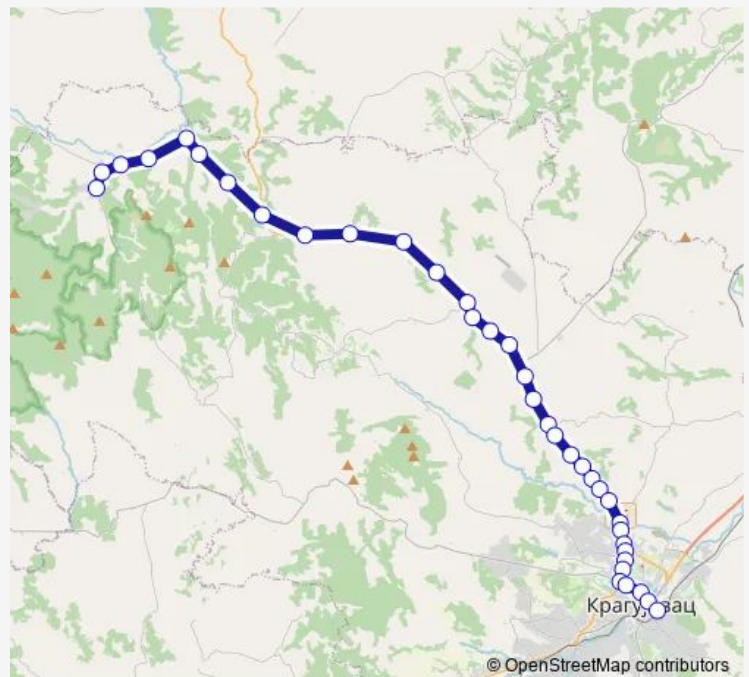

Saturday —

Sunday —

Route info

Direction: Autobuska Stanica I

Stops: 37

Trip Duration: 1 hour 3 min

606 — Kragujevac-Stragari

BusMaps

Sunday 07:00-20:10

Route info

Direction: Autobuska Stanica I

Stops: 36

Trip Duration: 0 hour 57 min

Kožuar

Čumić Pošta

Kremenjača