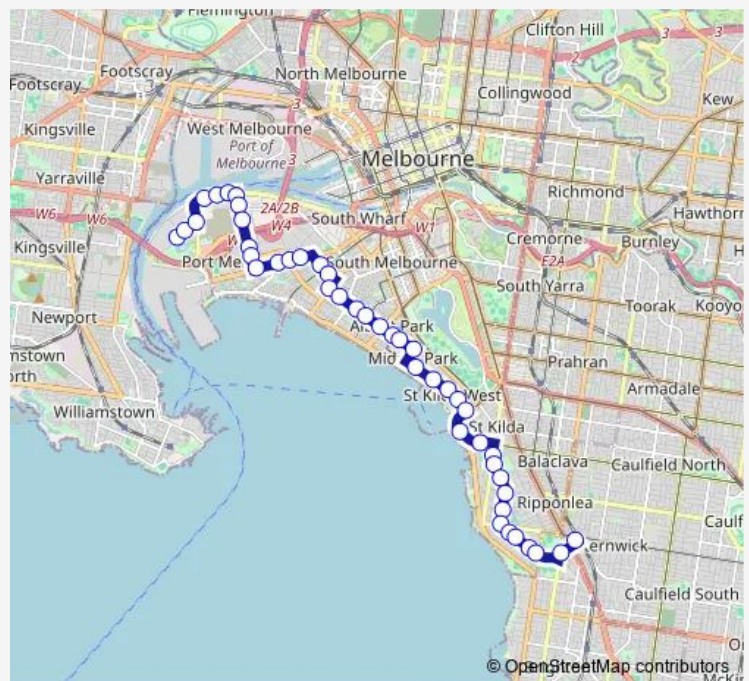

### Route schedule

Elsternwick Station/20 Horne St (Elsternwick) — Fishermans Bend/Wharf Rd (Port Melbourne)

Monday 05:53-21:04

Tuesday 05:53-21:04

Wednesday 05:53-21:04

Thursday 05:53-21:04

Friday 05:53-21:04

### Route info

Direction: Elsternwick Station/20 Horne St (Elsternwick)

Stops: 49

Trip Duration: 0 hour 45 min

606 — Fishermans Bend - Elsternwick Station

Fraser St/Park St (St Kilda West)

Langridge St/Patterson St (Middle Park)