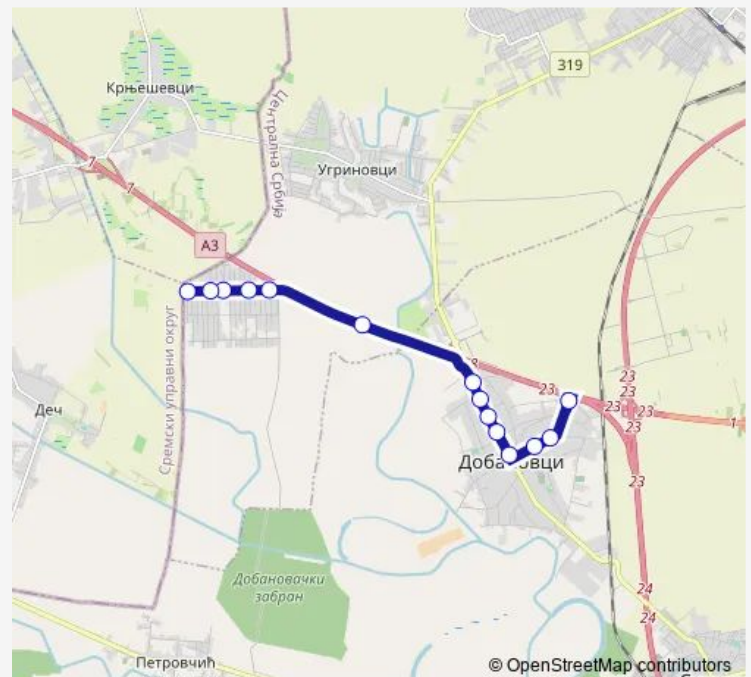

Grmovac (20.Nova)

Grmovac /25.Nova/

### Route schedule

Dobanovci /Groblje/ — Grmovac /25.Nova/

Monday 04:00-24:00

Tuesday 04:00-24:00

Wednesday 04:00-24:00

Thursday 04:00-24:00

Friday 04:00-24:00

Saturday 04:00-24:00

### Route info

Direction: Dobanovci /Groblje/

Stops: 14

Trip Duration: 0 hour 20 min

606 — Dobanovci - Grmovac

BusMaps