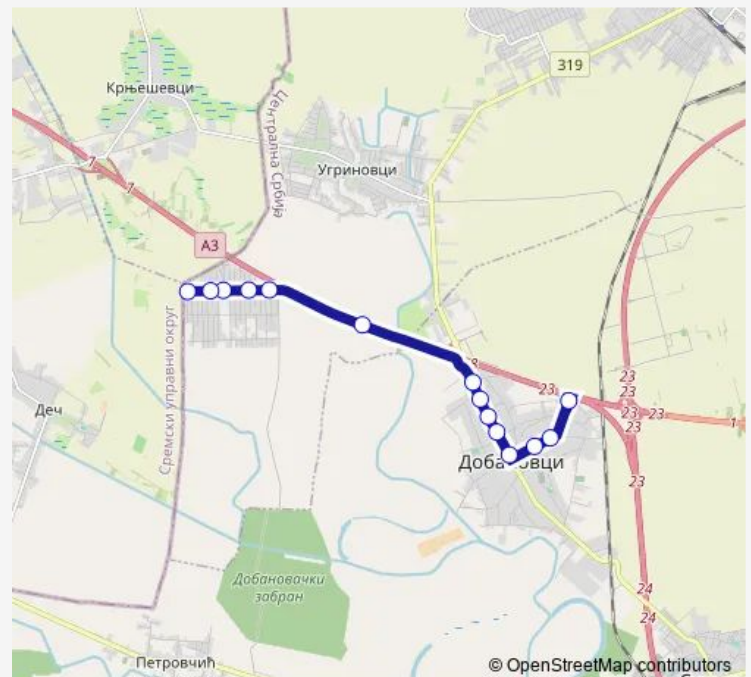

Wednesday 04:00-24:00

Thursday 04:00-24:00

Friday 04:00-24:00

Saturday 04:00-24:00

Sunday 04:00-24:00

Route info

Direction: Dobanovci /Groblje/

Stops: 14

Trip Duration: 0 hour 20 min

606 — Dobanovci - Grmovac

Direction

Grmovac /25.Nova/ — Dobanovci /Groblje/

14 stops

[Open route schedule](#)

Grmovac /25.Nova/

Grmovac (20.Nova)

Wednesday 04:20-23:40

Thursday 04:20-23:40

Friday 04:20-23:40

Saturday 04:20-23:40

Sunday 04:20-23:40

Route info

Direction: Grmovac /25.Nova/

Stops: 14