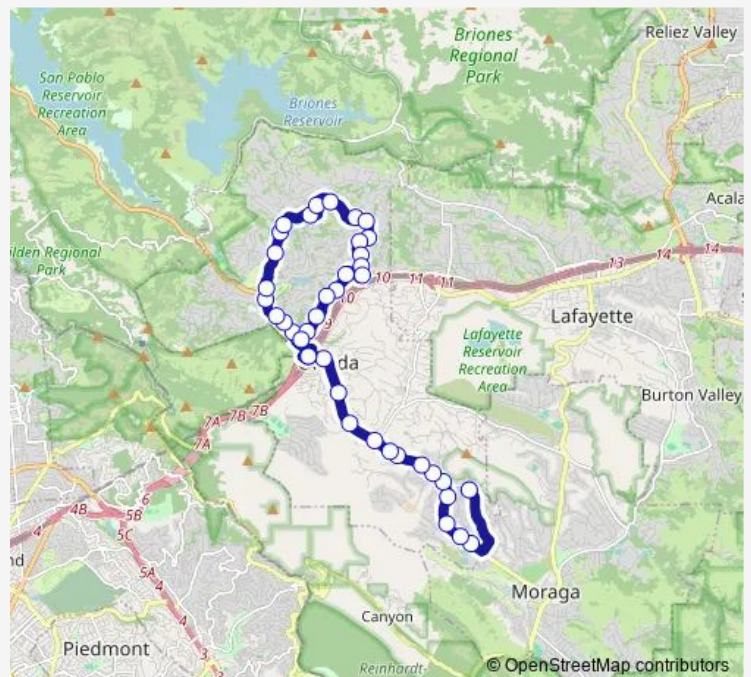

Miner Rd And Sycamore Rd

Miner Rd And Gardiner Ct

Honey Hill Rd And Miner Rd

Via Las Cruces And Honey Hill Rd

Via Las Cruces And Las Vegas Rd

Saint Stephens Dr And De Soto Ct

Saint Stephens Dr And Via Floreado

Saint Stephens Dr And E Altarinda Dr

Orindawoods Dr And Ironbark Cir

### Route schedule

Orinda Bart — Lafayette Bart

Monday 07:16

Tuesday 07:16

Wednesday 07:16

Thursday 07:16

Friday 07:16

Saturday —

### Route info

Direction: Orinda Bart

Stops: 62

Trip Duration: 1 hour 20 min

606 — Miramonte High/OIS/Orinda Bart

Orindawoods Dr And Ironbark Cir

Orindawoods Dr And Woodhall-Orindawoods Clubhouse

Orindawoods Dr And Village Gate Rd