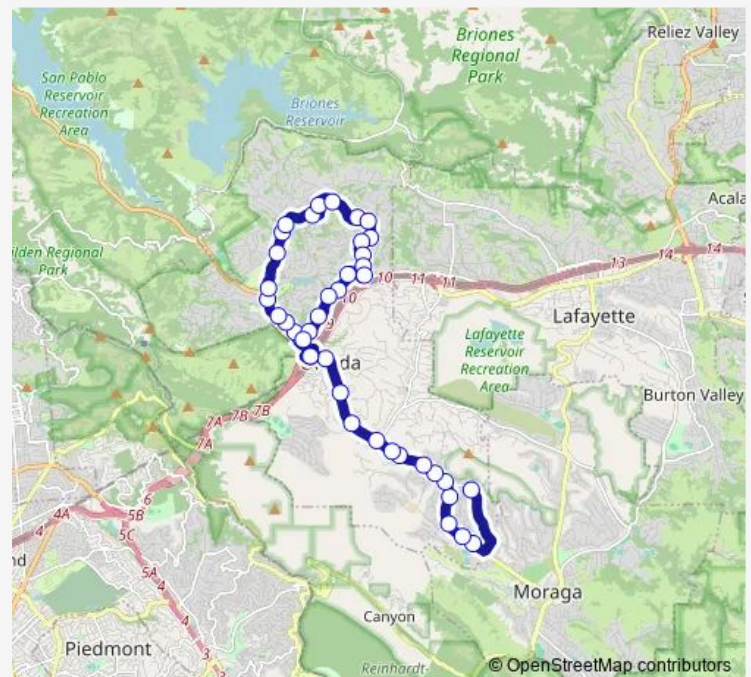

Saint Stephens Dr And De Soto Ct

Saint Stephens Dr And Via Floreado

Saint Stephens Dr And E Altarinda Dr

Orindawoods Dr And Ironbark Cir

Route schedule

Orinda Bart — Lafayette Bart

Monday 07:16

Tuesday 07:16

Wednesday 07:16

Thursday 07:16

Friday 07:16

Saturday —

Sunday —

Route info

Direction: Orinda Bart

Stops: 62

Trip Duration: 1 hour 20 min

606 — Miramonte High/OIS/Orinda Bart

Orindawoods Dr And Ironbark Cir

Orindawoods Dr And Woodhall-Orindawoods Clubhouse

Orindawoods Dr And Village Gate Rd

Altarinda Rd And Orinda Masonic Center

Santa Maria Way And Orinda Way

Orinda Bart

Camino Pablo And Brookwood Rd

Moraga Way And Orchard Rd

Moraga Way And Mcdonnell Nursery

Moraga Way And Casa Vieja

Moraga Way And Los Cerros

Moraga Way And Oak Dr