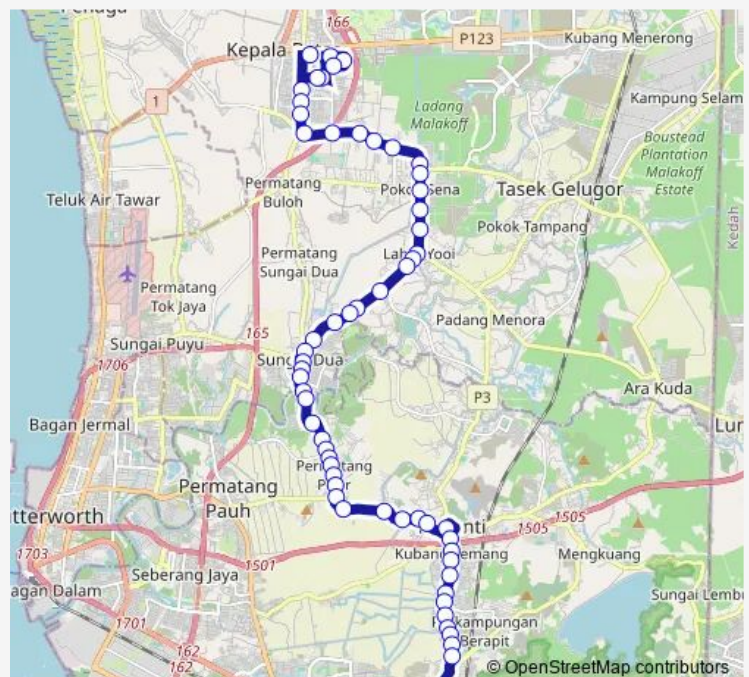

Lubuk Meriam

Simpang Lahar Yooi

SK Lahar Yooi

Route schedule

Kompleks Dato Kailan — (M1) The Summit

Monday 06:30-18:35

Tuesday 06:30-18:35

Wednesday 06:30-18:35

Thursday 06:30-18:35

Friday 06:30-18:35

Saturday 06:30-18:30

Sunday 06:30-18:30

Route info

Direction: Kompleks Dato Kailan

Stops: 59

Trip Duration: 0 hour 52 min

606

BusMaps

Nyior Sebatang

Masjid Nyior Sebatang

(M2) Taman Merbau Jaya

Taman Seri Merbau

Taman Merbau Indah

SK Sungai Dua