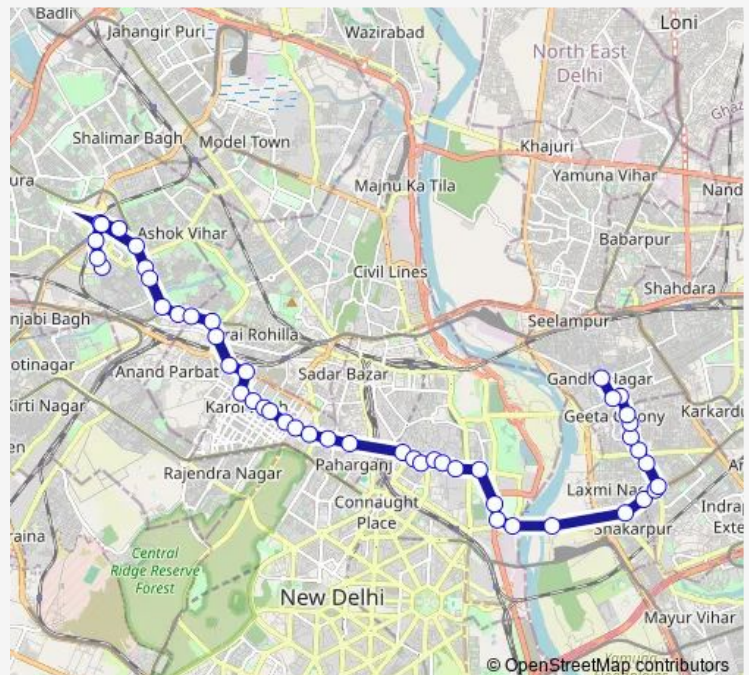

### Route schedule

Jai Mata Market Tri Nagar Terminal — Jheel Terminal

Monday 05:20-22:20

Tuesday 05:20-22:20

Wednesday 05:20-22:20

Thursday 05:20-22:20

Friday 05:20-22:20

Saturday 05:20-22:20

Sunday 05:20-22:20

### Route info

Direction: Jai Mata Market Tri Nagar Terminal

Stops: 48

Trip Duration: 1 hour 25 min

39down

BusMaps

Karol Bagh Terminal

Jhandewalan