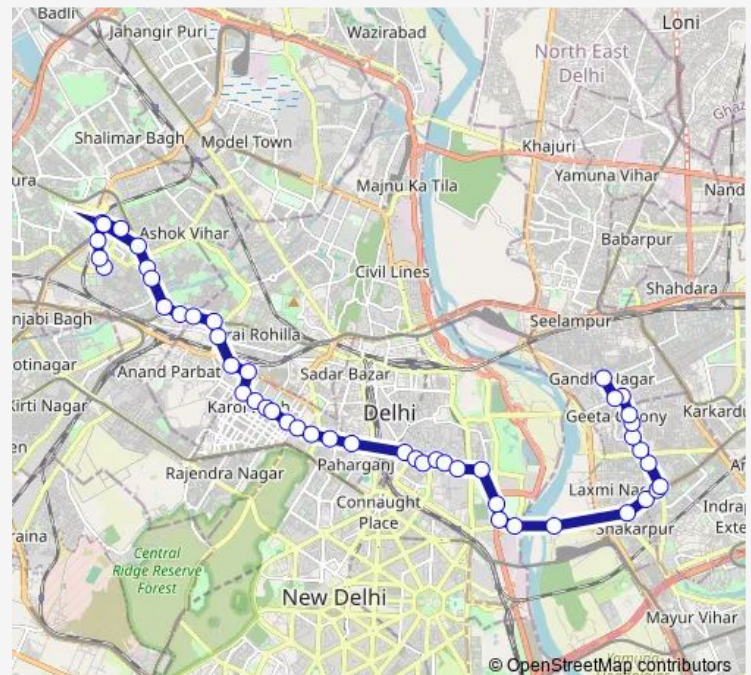

Thursday 05:20-22:20

Friday 05:20-22:20

Saturday 05:20-22:20

Sunday 05:20-22:20

Route info

Direction: Jai Mata Market Tri Nagar Terminal

Stops: 48

Trip Duration: 1 hour 25 min