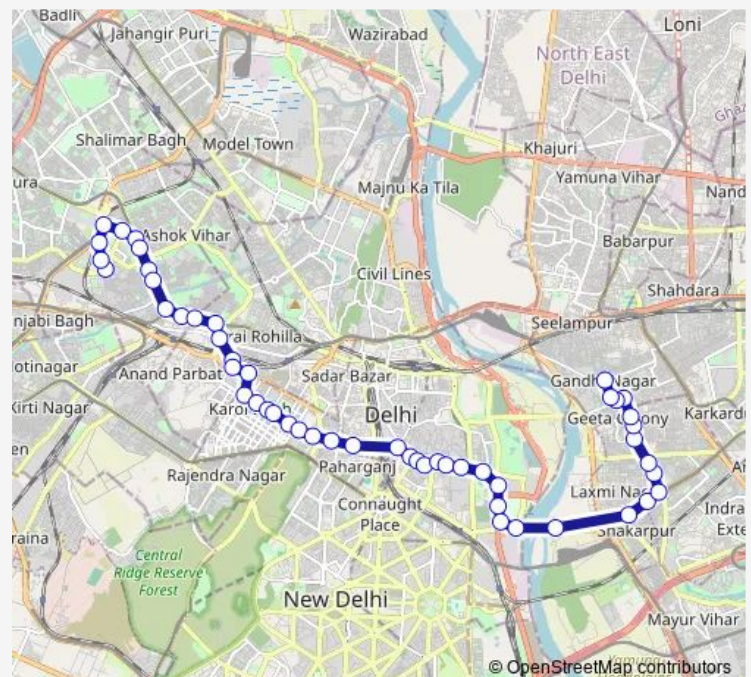

Thursday 06:52-22:00

Friday 06:52-22:00

Saturday 06:52-22:00

Sunday 06:52-22:00

Route info

Direction: Jai Mata Market Tri Nagar Terminal

Stops: 51

Trip Duration: 1 hour 23 min