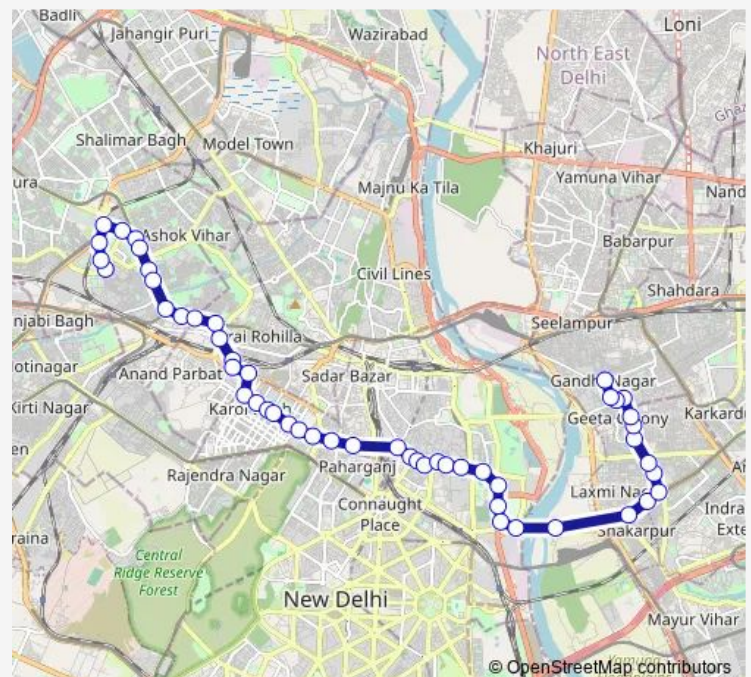

### Route schedule

Jai Mata Market Tri Nagar Terminal — Jheel Terminal

Monday 06:52-22:00

Tuesday 06:52-22:00

Wednesday 06:52-22:00

Thursday 06:52-22:00

Friday 06:52-22:00

Saturday 06:52-22:00

Sunday 06:52-22:00

### Route info

Direction: Jai Mata Market Tri Nagar Terminal

Stops: 51

Trip Duration: 1 hour 23 min

■ 39down

BusMaps

Faiz Road

Karol Bagh Terminal