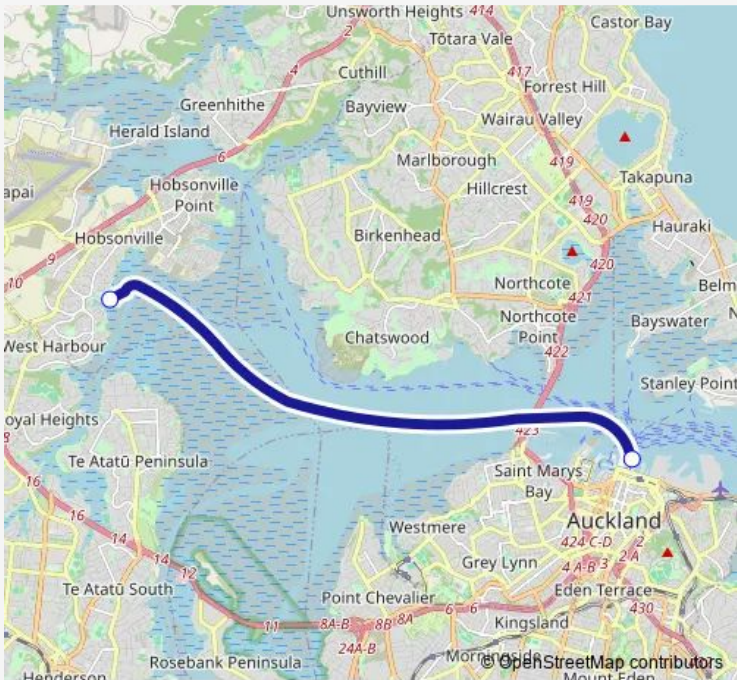

[Go to website](#)

Direction
 West Harbour Ferry Terminal — Downtown Ferry Terminal Pier 6
 2 stops
[Open route schedule](#)

- West Harbour Ferry Terminal
- Downtown Ferry Terminal Pier 6

Route schedule
 West Harbour Ferry Terminal — Downtown Ferry Terminal Pier 6

Monday	06:30-18:00
Tuesday	06:30-18:00
Wednesday	06:30-18:00
Thursday	06:30-18:00
Friday	06:30-18:00
Saturday	—
Sunday	—

Route info
 Direction: West Harbour Ferry Terminal
 Stops: 2
 Trip Duration: 0 hour 35 min

Direction

Downtown Ferry Terminal Pier 6 — West Harbour Ferry Terminal

2 stops

[Open route schedule](#)

Downtown Ferry Terminal Pier 6

West Harbour Ferry Terminal

Route schedule

Downtown Ferry Terminal Pier 6 — West Harbour Ferry Terminal

Monday	07:05-18:35
Tuesday	07:05-18:35
Wednesday	07:05-18:35
Thursday	07:05-18:35
Friday	07:05-21:00
Saturday	—
Sunday	—

Route info

Direction: Downtown Ferry Terminal Pier 6

Stops: 2

Trip Duration: 0 hour 35 min