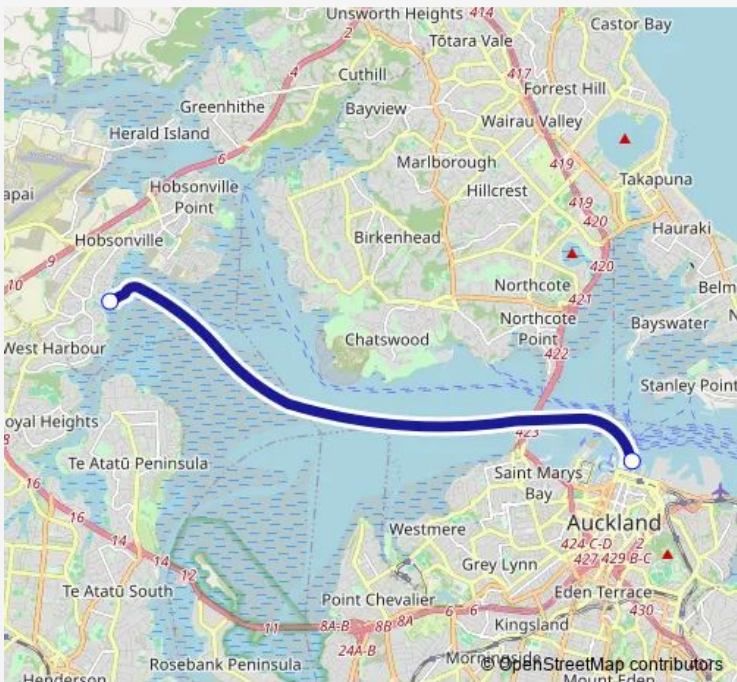

**Direction**  
 West Harbour Ferry Terminal — Downtown Ferry Terminal Pier 6  
 2 stops  
[Open route schedule](#)

- West Harbour Ferry Terminal
- Downtown Ferry Terminal Pier 6

Route schedule

West Harbour Ferry Terminal — Downtown Ferry Terminal Pier 6

Route info

Direction: West Harbour Ferry Terminal

Stops: 2

Trip Duration: 0 hour 35 min

**Direction**

Downtown Ferry Terminal Pier 6 — West Harbour Ferry Terminal

2 stops

[Open route schedule](#)

Downtown Ferry Terminal Pier 6

West Harbour Ferry Terminal

## Route info

Direction: Downtown Ferry Terminal Pier 6

Stops: 2

Trip Duration: 0 hour 35 min

Wsth Ferry time schedules and route maps are available in an offline PDF at busmaps.com. Use the busmaps.com website to see live bus times, train schedule or subway schedule, and step-by-step directions for all public transit in Auckland