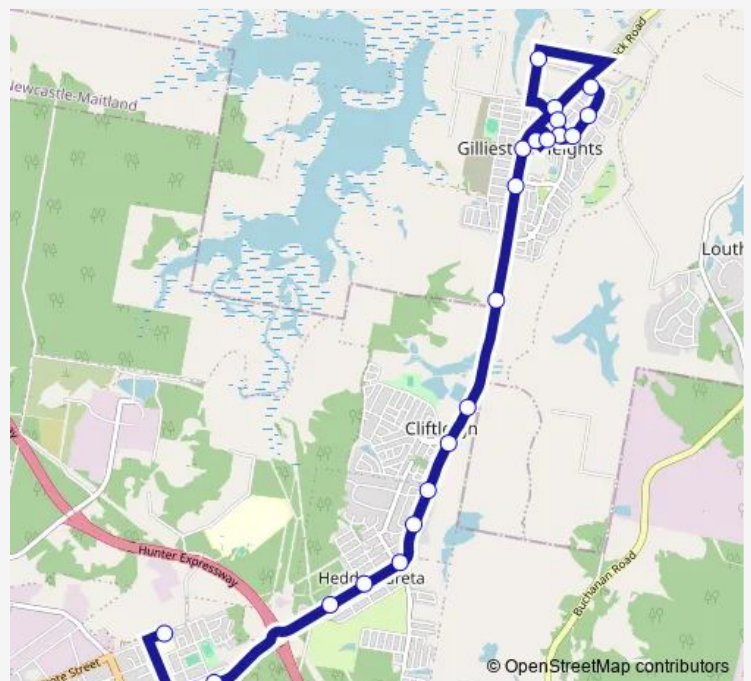

Main Rd Opp 20

504 Cessnock Rd

Cessnock Rd At Davies St

Cessnock Rd Opp Oakwood Village

Cessnock Rd After Vintage Dr

Gillieston Public School, Ryans Rd

Saddlers Dr After Crestview St

Springs St At Saddlers Dr

River Oak Av Before Springs St

Springs St At River Oak Av

Scenic Dr At Evergreen Way

Route schedule

Kurri Kurri High School, Northcote St — Scenic Dr After Champion Cres

Monday	14:40
Tuesday	14:40
Wednesday	14:40
Thursday	14:40
Friday	14:40
Saturday	—
Sunday	—

Route info

Direction: Kurri Kurri High School, Northcote St

Stops: 22

Trip Duration: 0 hour 40 min

S851 — Gillieston PS to Scenic Dr at Champion Cres

Scenic Dr Opp Darcys Cct

Scenic Dr After Champion Cres

S851 School Bus time schedules and route maps are available in an offline PDF at [busmaps.com](https://busmaps.com). Use the [busmaps.com](https://busmaps.com) website to see live bus times, train schedule or subway schedule, and step-by-step directions for all public transit in Maitland