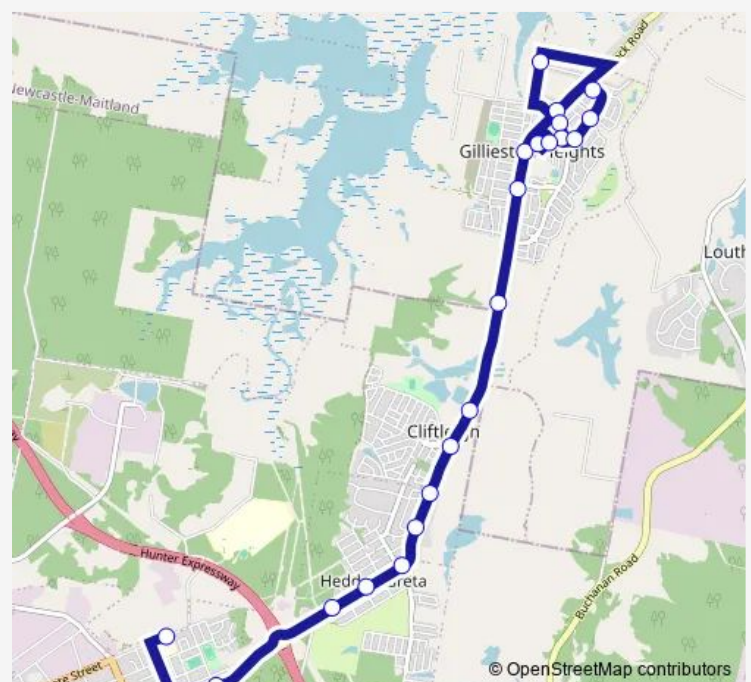

River Oak Av Before Springs St

Springs St At River Oak Av

Scenic Dr At Evergreen Way

Route schedule

Kurri Kurri High School, Northcote St — Scenic Dr After Champion Cres

Monday 14:40

Tuesday 14:40

Wednesday 14:40

Thursday 14:40

Friday 14:40

Saturday —

Sunday —

Route info

Direction: Kurri Kurri High School, Northcote St

Stops: 22

Trip Duration: 0 hour 40 min

S851 — Gillieston PS to Scenic Dr at Champion Cres

Scenic Dr Opp Darcys Cct

Scenic Dr After Champion Cres

S851 School Bus time schedules and route maps are available in an offline PDF at busmaps.com. Use the busmaps.com website to see live bus times, train schedule or subway schedule, and step-by-step directions for all public transit in Maitland