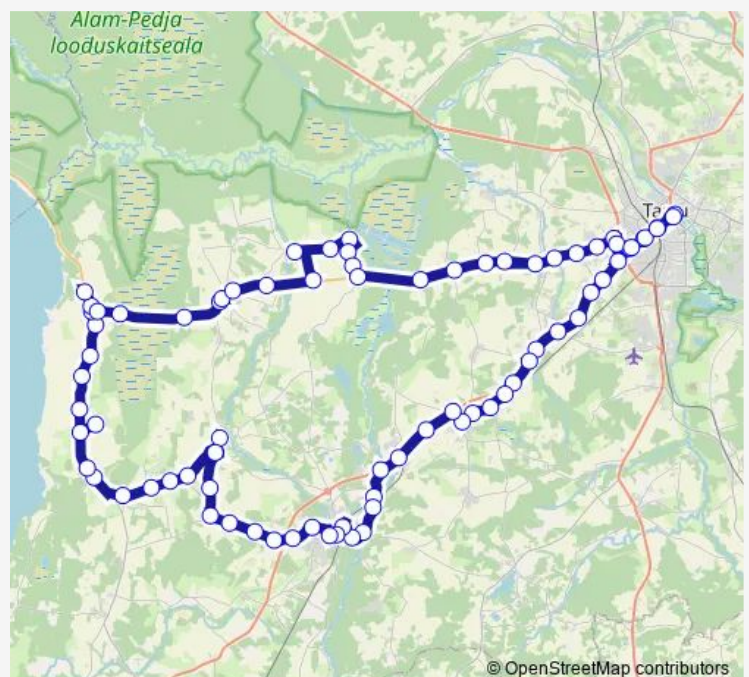

## Route schedule

Tartu bussijaam — Soola li

Monday 14:40

Tuesday 14:40

Wednesday 14:40

Thursday 14:40

Friday 14:40

Saturday 14:40

## Route info

Direction: Tartu bussijaam

Stops: 80

Trip Duration: 2 hour 40 min

Jaama

Uuta

Lootuse

Elva