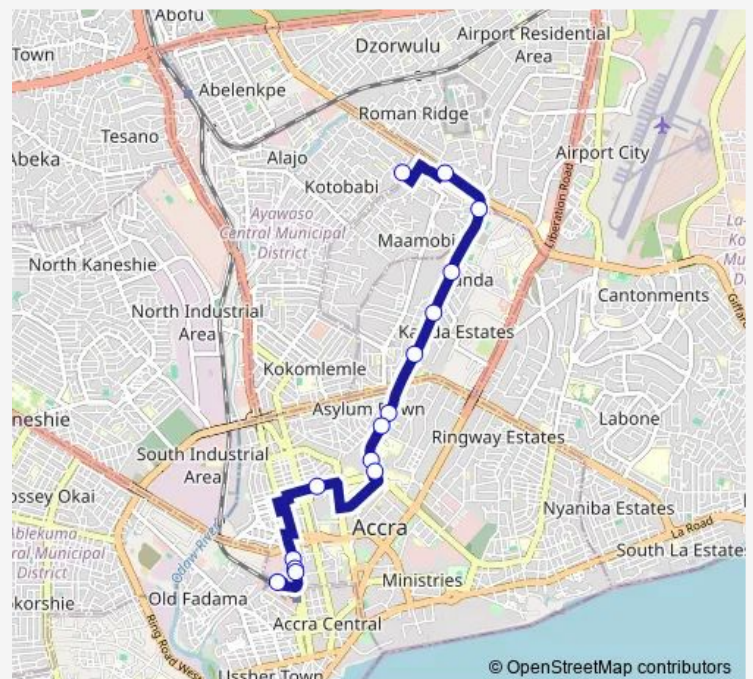

### Route schedule

Pig Farm Station — Accra Cmb

Monday 06:00

Tuesday 06:00

Wednesday 06:00

Thursday 06:00

Friday 06:00

Saturday 06:00

### Route info

Direction: Pig Farm Station

Stops: 15

Trip Duration: 1 hour 33 min

458 — Pigfarm ↔ Accra Cmb

## Route info

Direction: Accra Cmb

Stops: 30

Trip Duration: 0 hour 34 min

Vulcanizer

Abavana

Club 1000

Top Class