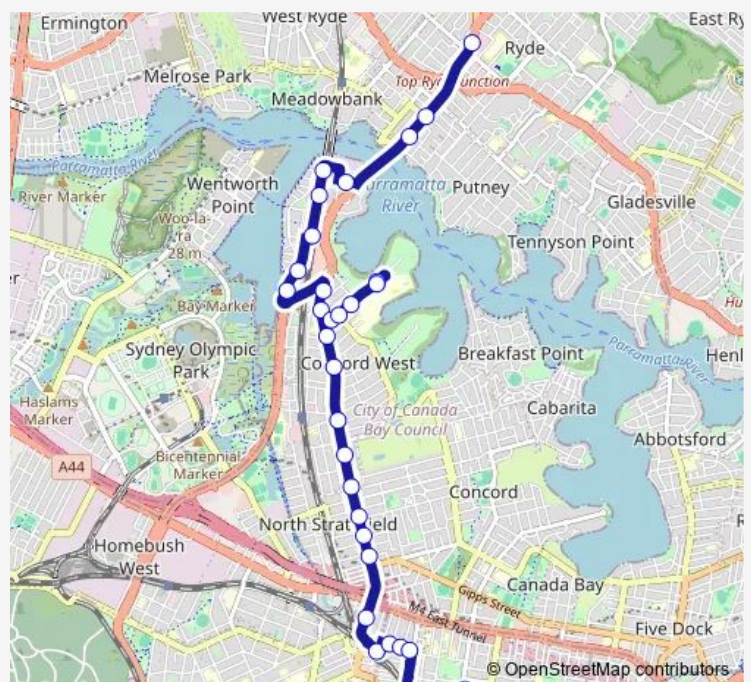

Hospital Rd Opp Nullawarra Av

Hospital Rd Opp Concord Hospital Gate 3

Concord Hospital Gate 3, Hospital Rd

Concord Hospital Gate 1, Hospital Rd, Stand B

Hospital Rd At Nullawarra Av

Route schedule

Westfield Burwood, Burwood Rd — Top Ryde Shops, Church St

Monday 05:39-23:39

Tuesday 05:39-23:39

Wednesday 05:39-23:39

Thursday 05:39-23:39

Friday 05:39-23:39

Saturday 06:39-23:39

Sunday 07:39-22:39

Route info

Direction: Westfield Burwood, Burwood Rd

Stops: 34

Trip Duration: 0 hour 35 min

458 — Burwood to Ryde

Concord Rd Opp Merville St

Concord Rd At Phoenix Av

Lewis Berger Park, Rider Bvd

Rider Bvd Opp Rhodes Waterside

Top Ryde Shops, Church St

Direction

Top Ryde City Shopping Centre, Devlin St — Westfield Burwood, Victoria St

31 stops

[Open route schedule](#)

Top Ryde City Shopping Centre, Devlin St

Church St Opp Junction St