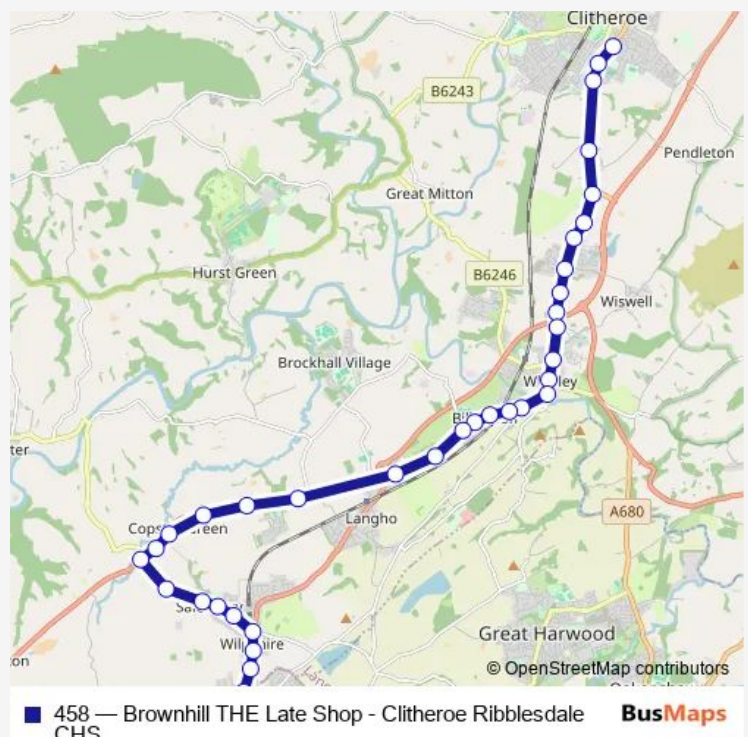

Route schedule

Ribblesdale CHS — Holy Souls

Monday	15:15
Tuesday	15:15
Wednesday	15:35
Thursday	15:15
Friday	14:15
Saturday	—
Sunday	—

Route info

Direction: Ribblesdale CHS

Stops: 36

Trip Duration: 0 hour 27 min

Brownhill Road — Ribblesdale CHS

40 stops

[Open route schedule](#)

Brownhill Road

Holy Souls

Bulls Head

Knowsley Road

Turning Circle

Wednesday 07:53

Thursday 07:53

Friday 07:53

Saturday —

Sunday —

Route info

Direction: Brownhill Road

Stops: 40

Trip Duration: 0 hour 42 min

Bus Station

Hayhurst Road

Rookwood

Cemetery

The Eagle

Whiteacre Lane

Trafford Gardens