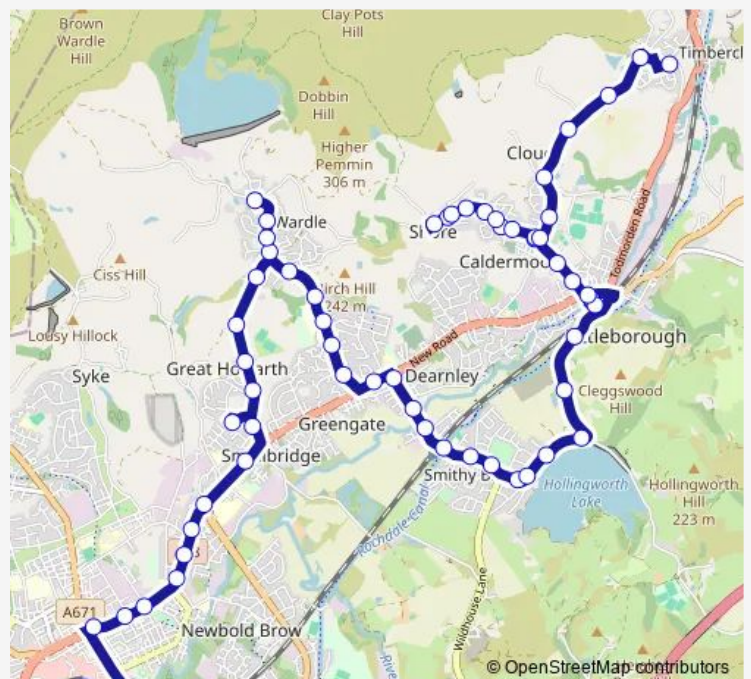

Wardle Conservative Club

Waterhouse Close

Birch Hill Hospital

Route schedule

Rochdale Interchange — Drake Road

Monday 07:25-23:07

Tuesday 07:25-23:07

Wednesday 07:25-23:07

Thursday 07:25-23:07

Friday 07:25-23:07

Saturday 09:07-23:10

Sunday 09:00-23:00

Route info

Direction: Rochdale Interchange

Stops: 59

Trip Duration: 0 hour 46 min

458 — Rochdale - Littleborough

Wardle Academy

Gloucester Avenue

Birch Avenue

Mount Avenue

Halifax Road

Southview Road

Rose Avenue

Wednesday 07:35-18:46

Thursday 07:35-18:46

Friday 07:35-18:46

Saturday 09:40-18:40

Sunday —

Route info

Direction: Drake Road

Stops: 47