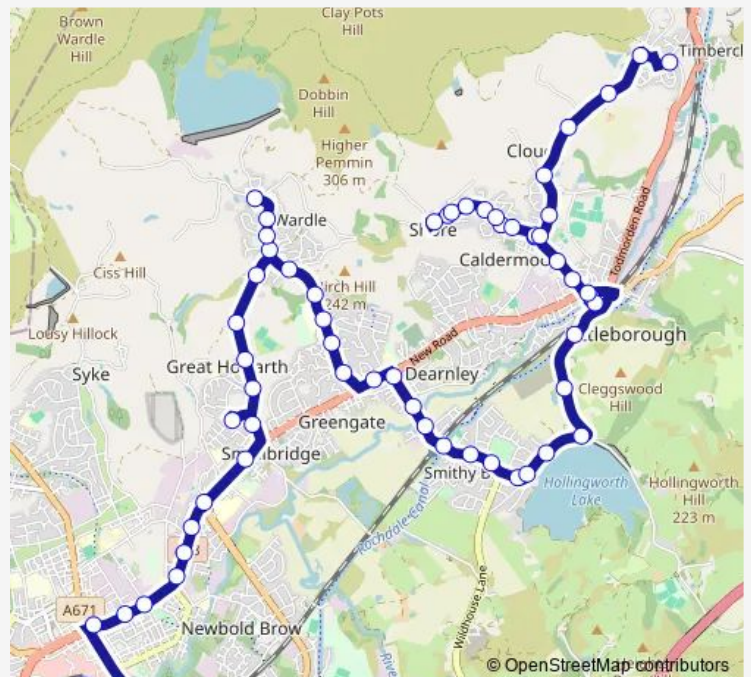

Wardle Conservative Club

Waterhouse Close

Birch Hill Hospital

Route schedule

Rochdale Interchange — Drake Road

Monday 07:25-23:10

Tuesday 07:25-23:10

Wednesday 07:25-23:07

Thursday 07:25-23:07

Friday 07:25-23:10

Saturday 09:07-23:10

Sunday 09:00-23:00

Route info

Direction: Rochdale Interchange

Stops: 59

Trip Duration: 0 hour 46 min

458 — Rochdale - Littleborough

Wardle Academy

Gloucester Avenue

Birch Avenue

Mount Avenue

Halifax Road

Southview Road

Rose Avenue

Wednesday 07:35-18:46

Thursday 07:35-18:46

Friday 07:35-18:46

Saturday 09:40-18:40

Sunday —

Route info

Direction: Drake Road

Stops: 47