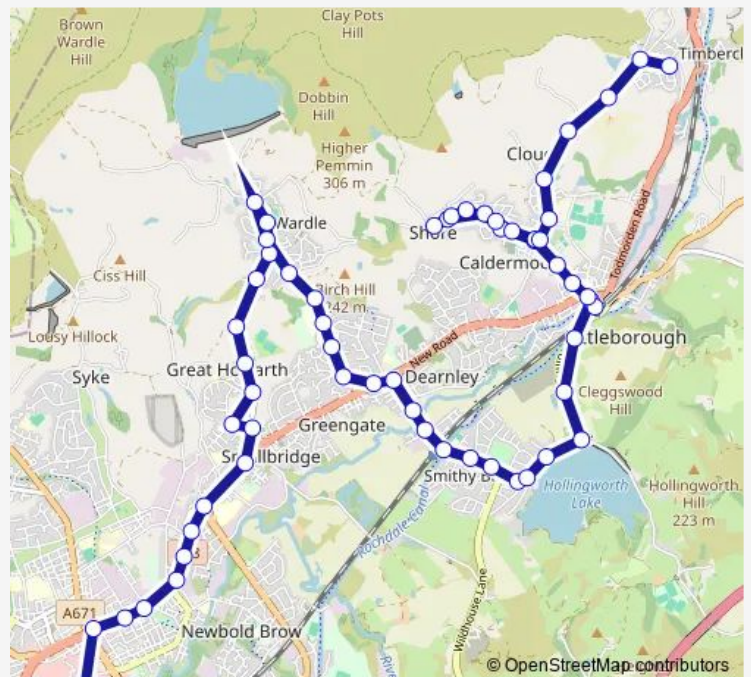

Wardle Conservative Club

Waterhouse Close

Birch Hill Hospital

Route schedule

Rochdale Interchange — Drake Road

Monday 07:25-23:07

Tuesday 07:25-23:07

Wednesday 07:25-23:07

Thursday 07:25-23:07

Friday 07:25-23:07

Saturday 09:07-23:10

Sunday 09:00-23:00

Route info

Direction: Rochdale Interchange

Stops: 59

Trip Duration: 0 hour 46 min

458 — Rochdale - Littleborough

Wardle Academy

Gloucester Avenue

Birch Avenue

Mount Avenue

Halifax Road

Southview Road

Rose Avenue

Wednesday 07:35-18:46

Thursday 07:35-18:46

Friday 07:35-18:46

Saturday 09:40-18:40

Sunday —

Route info

Direction: Drake Road

Stops: 47