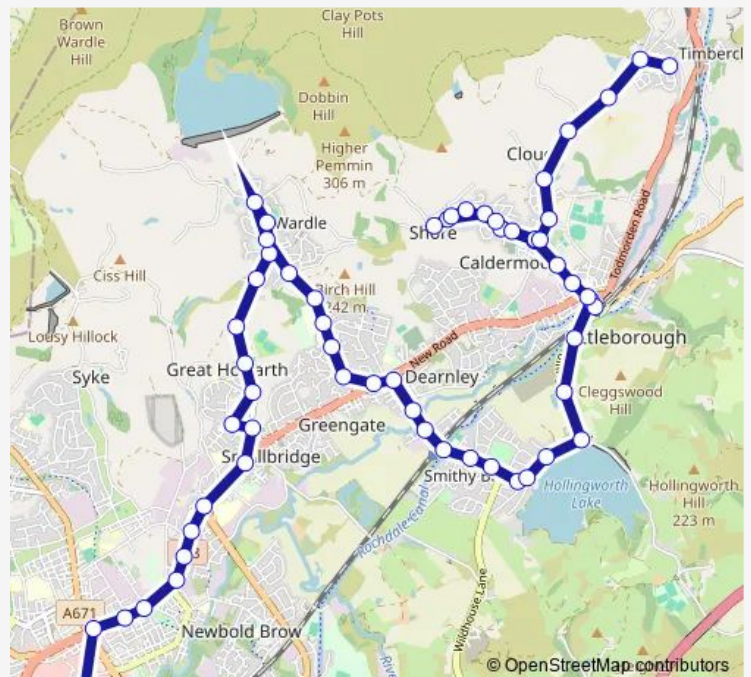

Wardle Conservative Club

Waterhouse Close

Birch Hill Hospital

Route schedule

Rochdale Interchange — Drake Road

Monday 07:25-23:10

Tuesday 07:25-23:07

Wednesday 07:25-23:10

Thursday 07:25-23:07

Friday 07:25-23:10

Saturday 09:07-23:10

Sunday 09:00-23:00

Route info

Direction: Rochdale Interchange

Stops: 59

Trip Duration: 0 hour 46 min

458 — Rochdale - Littleborough

Wardle Academy

Gloucester Avenue

Birch Avenue

Mount Avenue

Halifax Road

Southview Road

Rose Avenue

Wednesday 07:35-18:46

Thursday 07:35-18:46

Friday 07:35-18:46

Saturday 09:40-18:40

Sunday —

Route info

Direction: Drake Road

Stops: 47