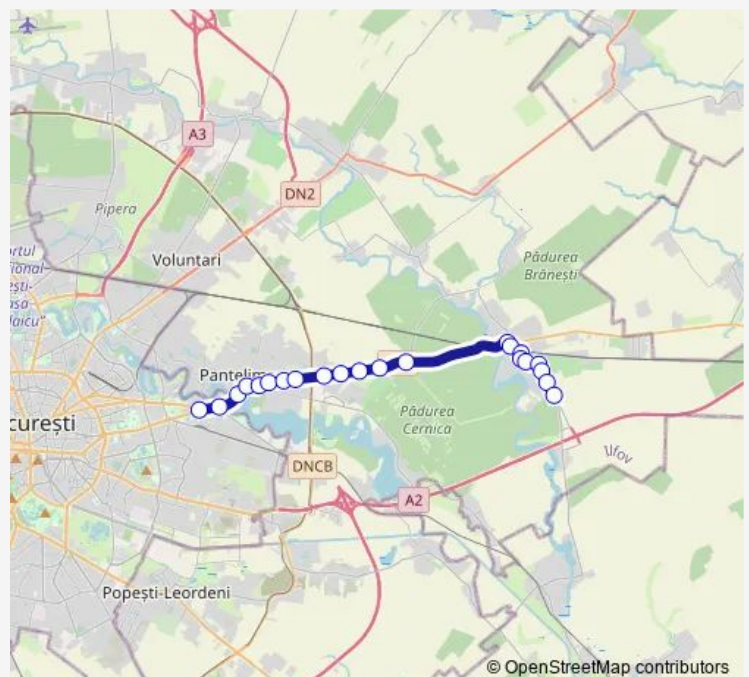

Violetelor

Route schedule

Pantelimon — Branesti

Monday 05:30-22:50

Tuesday 05:30-22:50

Wednesday 05:30-22:50

Thursday 05:30-22:50

Friday 05:30-22:50

Saturday 05:40-22:30

Sunday 05:40-22:30

Route info

Direction: Pantelimon

Stops: 22

Trip Duration: 0 hour 54 min

Direction

Branesti — Pantelimon

21 stops

[Open route schedule](#)

Branesti

Violetelor

Cabana

Branesti-targ

Gradinita Branesti

Branesti-gara