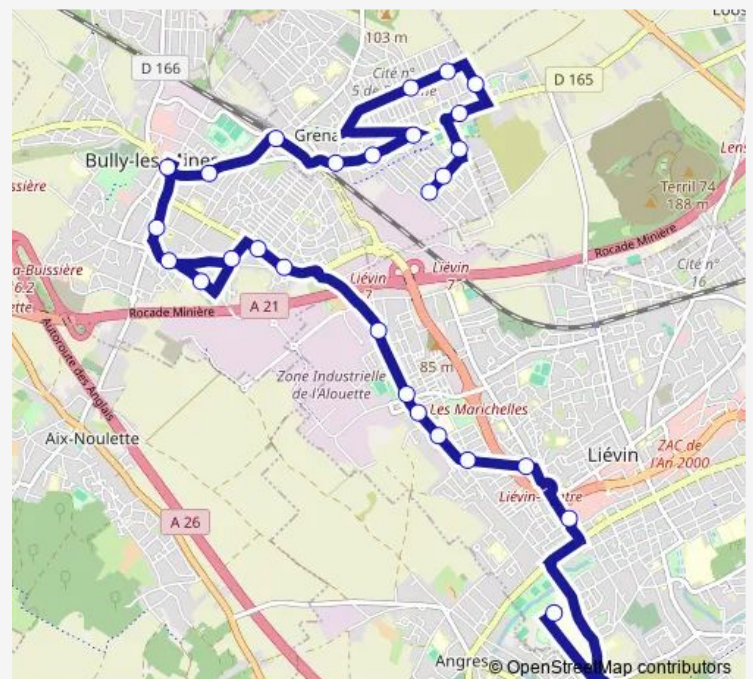

Saturday —

Sunday —

Route info

Direction: Guadeloupe

Stops: 27

Trip Duration: 0 hour 36 min

Espérance

Lycée Hennebique

Les Cornailles

Waldeck-Rousseau

Citoyenneté

Lycée H. Darras

Direction

Lycée H. Darras — Guadeloupe

27 stops

[Open route schedule](#)