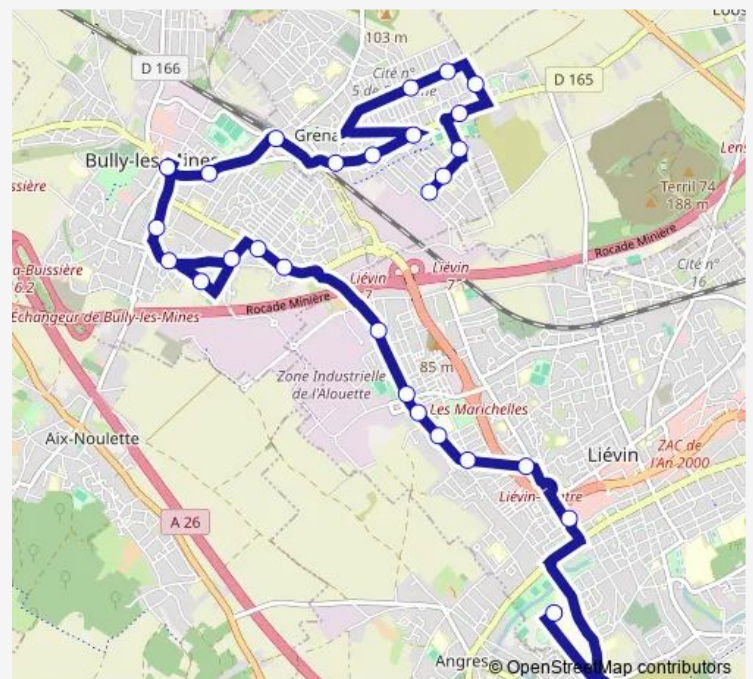

Saturday —

Sunday —

Route info

Direction: Guadeloupe

Stops: 27

Trip Duration: 0 hour 36 min

Espérance

Lycée Hennebique

Les Cornailles

Waldeck-Rousseau

Citoyenneté

Lycée H. Darras

Direction

Lycée H. Darras — Guadeloupe

27 stops

[Open route schedule](#)