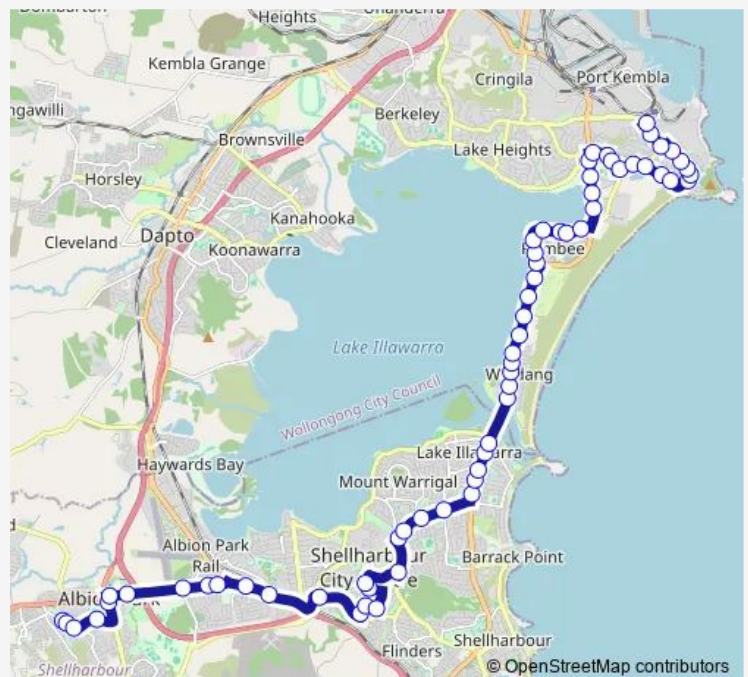

College Av Opp All Saints Catholic Church

Wattle Rd After Benson Av

Shellharbour Hospital, Lake Entrance Rd

Lake Entrance Rd After Madigan Bvd

Route schedule

St Joseph's Catholic High School, Church St — Darcy Rd At Military Rd

Monday 14:47

Tuesday 14:47

Wednesday 14:47

Thursday 14:47

Friday 14:47

Saturday —

Sunday —

Route info

Direction: St Joseph's Catholic High School, Church St

Stops: 64

Trip Duration: 0 hour 45 min

S189 — St Pauls PS to Darcy St at Military Rd

Lake Entrance Rd After Landy Dr

Lake Entrance Rd Opp Leawarra Av

Shellharbour Rd After Lake Entrance Rd