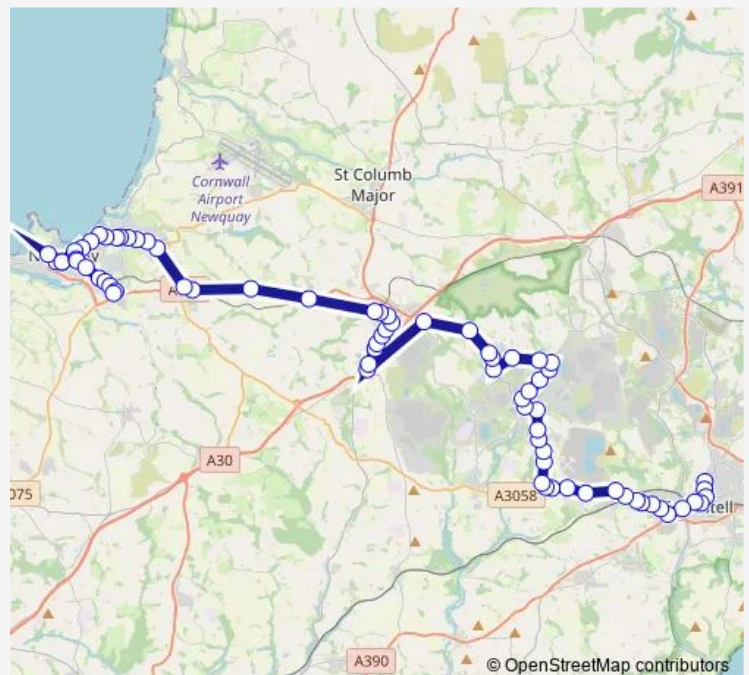

Bus ST03 Newquay - St Austell

[Go to website](#)

Direction

Cornwall College — Morrisons

74 stops

[Open route schedule](#)

- Cornwall College
- Poltair School
- Poltair Road
- Carlyon Road
- Bus Station
- White River Cinema
- Four Turnings
- Trevone Crescent
- Edgumbe Green
- Trevarno Close
- St Mewan Turn
- Stores
- Tremewan
- Burngullow Turn
- The Old School
- Peters Hill
- F and K Electrical
- Methodist Church
- Treberran
- Village Green
- Costcutter

Route schedule

Cornwall College — Morrisons

Monday	16:15
Tuesday	16:15
Wednesday	16:15
Thursday	16:15
Friday	—
Saturday	—
Sunday	—

Route info

Direction: Cornwall College

Stops: 74

Trip Duration: 1 hour 22 min

■ ST03 — Newquay - St Austell

Goverseth Terrace

Riverside

St Georges Road

Grenville Arms

Currian Road

Post Box

Avondale Terrace