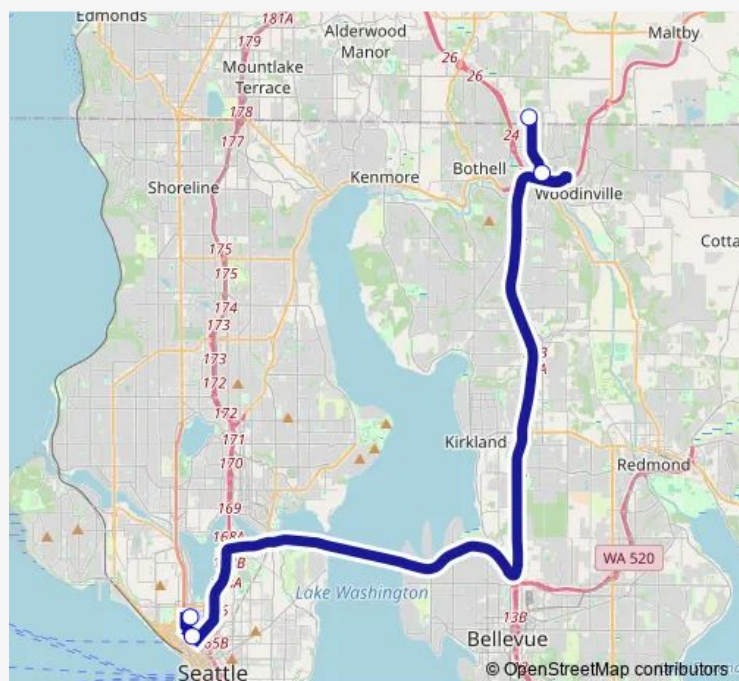

Friday 06:01-09:15

Saturday —

Sunday —

Route info

Direction: SLU - Bothell - Monte Villa

Stops: 4

Trip Duration: 1 hour 12 min

■ (SLU) Bothell AM