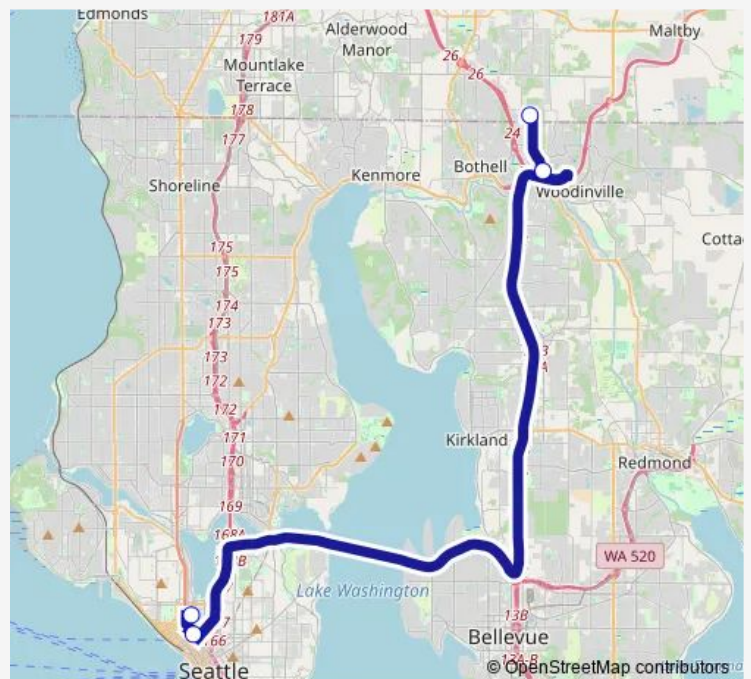

Friday 06:01-09:15

Saturday —

Sunday —

Route info

Direction: SLU - Bothell - Monte Villa

Stops: 4

Trip Duration: 1 hour 7 min

■ (SLU) Bothell Am