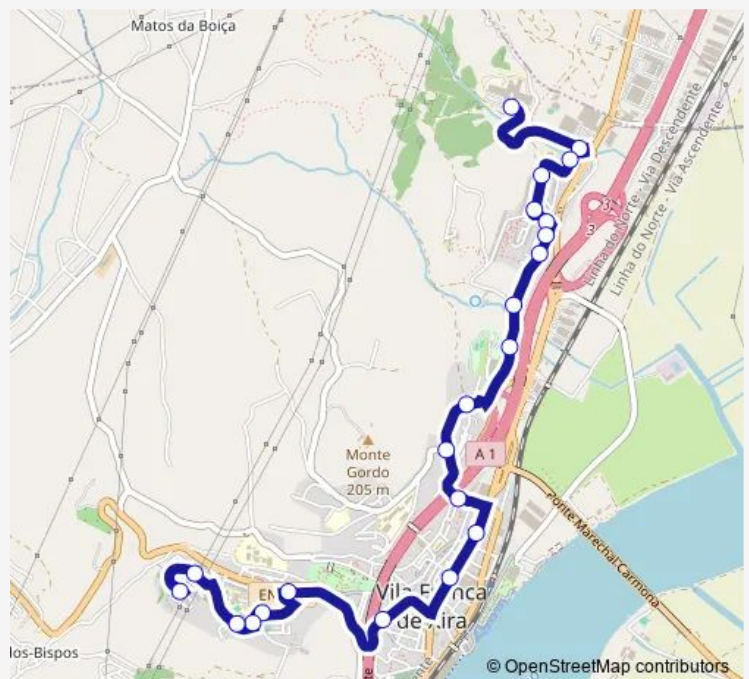

Wednesday 07:30-23:30

Thursday 07:30-23:30

Friday 07:30-23:30

Saturday 08:15-23:15

Sunday 09:00-20:00

Route info

Direction: Hospital Vila Franca De Xira

Stops: 22

Trip Duration: 0 hour 28 min

2331 — Torre Cima i Capela - Hospital Vfx

Direction

R Bento De Jesus Caraça 13 — Hospital Vila Franca De Xira

24 stops

[Open route schedule](#)

R Bento De Jesus Caraça 13

R Abel Salazar 22