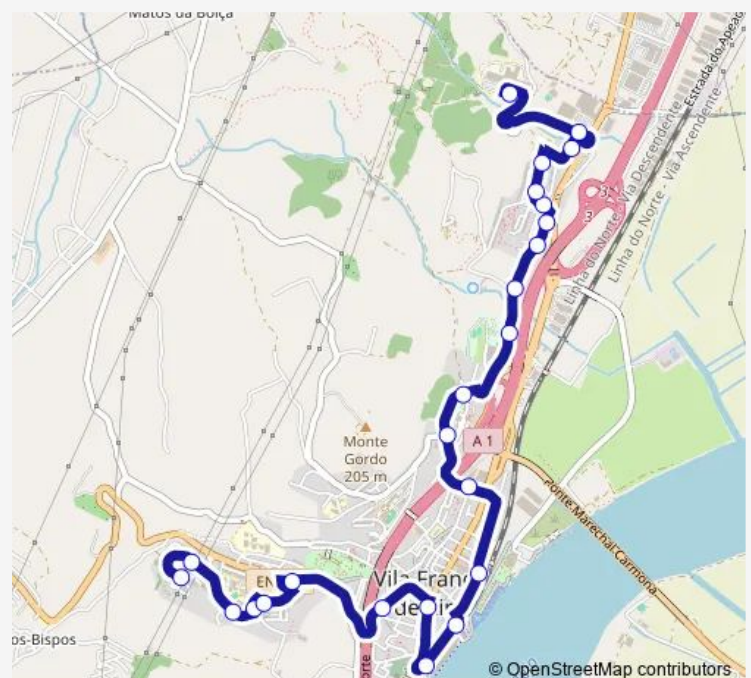

Wednesday 07:30-23:30

Thursday 07:30-23:30

Friday 07:30-23:30

Saturday 08:15-23:15

Sunday 09:00-20:00

Route info

Direction: Hospital Vila Franca De Xira

Stops: 22

Trip Duration: 0 hour 28 min

2331 — Torre Cima i Capela - Hospital Vfx

Direction

R Bento De Jesus Caraça 13 — Hospital Vila Franca De Xira

24 stops

[Open route schedule](#)

R Bento De Jesus Caraça 13

R Abel Salazar 22

Saturday 07:30-22:30

Sunday 08:00-19:00

Route info

Direction: R Bento De Jesus Caraça 13

Stops: 24

Trip Duration: 0 hour 28 min

2331 Bus time schedules and route maps are available in an offline PDF at busmaps.com. Use the busmaps.com website to see live bus times, train schedule or subway schedule, and step-by-step directions for all public transit in Vila Franca de Xira