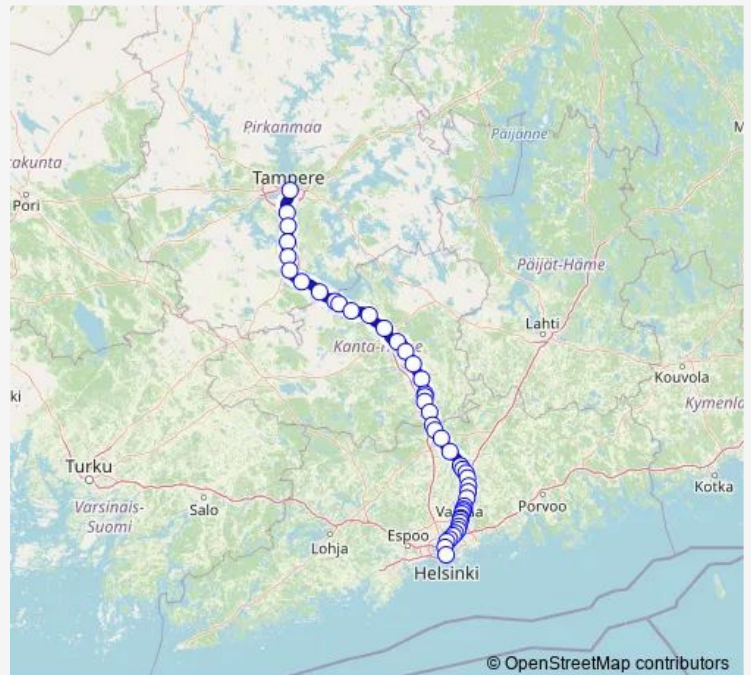

## Long Distance Trains IC 184 Tampere - Helsinki

[Go to website](#)

### Direction

undefined — undefined

0 stops

[Open route schedule](#)

### Route schedule

undefined — undefined

Monday 19:04

Tuesday 19:04

Wednesday 19:04

Thursday 19:04

Friday 19:04

Saturday 19:04

### Route info

Direction:

Stops: 0

Trip Duration: – min

■ IC 184 — Tampere - Helsinki