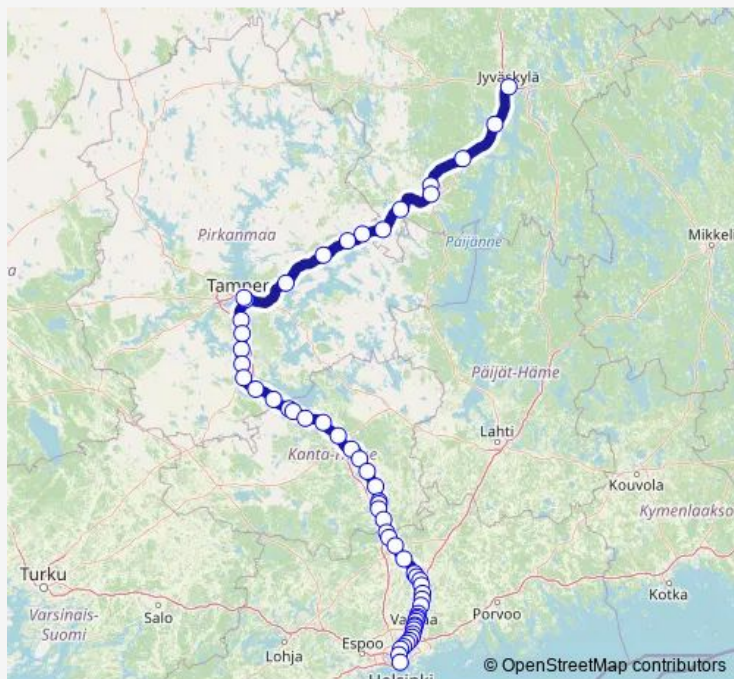

Long Distance Trains IC 184 Jyväskylä - Helsinki

[Go to website](#)

Direction

Jyväskylä — Helsinki

59 stops

[Open route schedule](#)

Jyväskylä

Muurame

Saakoski

Jämsänkoski

Jämsä

Lahdenperä

Länkipohja

Talviainen

Torkkeli

Orivesi

Haviseva

Tampere Järvensivu

Tampere

Sääksjärvi

Vanattara

Lempäälä

Mattila

Viiala

Toijala

Kuurila

Vinnilä

Route schedule

Jyväskylä — Helsinki

Monday 17:02

Tuesday 17:02

Wednesday 17:02

Thursday 17:02

Friday —

Saturday —

Sunday —

Route info

Direction: Jyväskylä

Stops: 59

Trip Duration: 3 hour 52 min

■ IC 184 — Jyväskylä - Helsinki