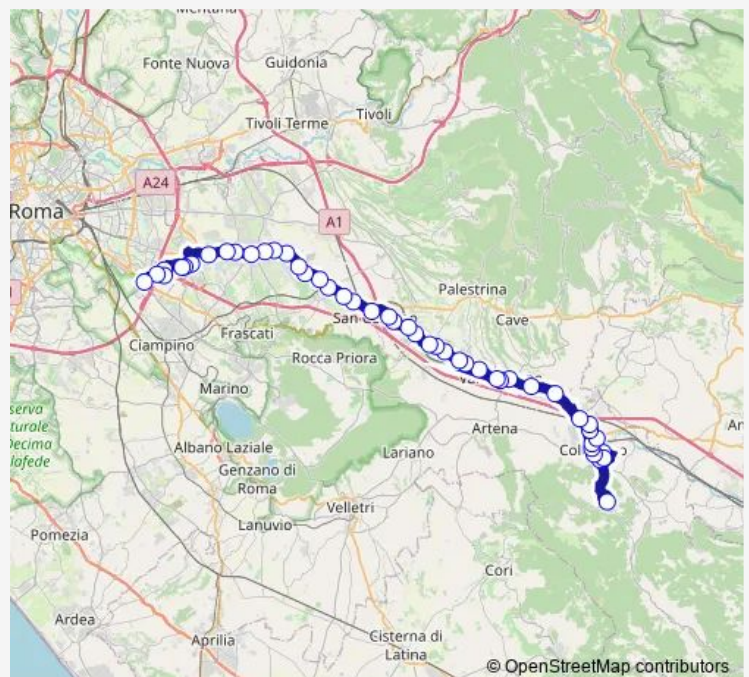

Labico | Via Roma Via Nocchietto # f14603

Labico | Via Agrolatino Via Afilani # f14604

Route schedule

Segni | Largo Sepe # f13787 — Roma | Anagnina (Metro A) # f3583

Monday 07:25

Tuesday 07:25

Wednesday 07:25

Thursday 07:25

Friday 07:25

Saturday —

Sunday —

Route info

Direction: Segni | Largo Sepe # f13787

Stops: 48

Trip Duration: 1 hour 42 min