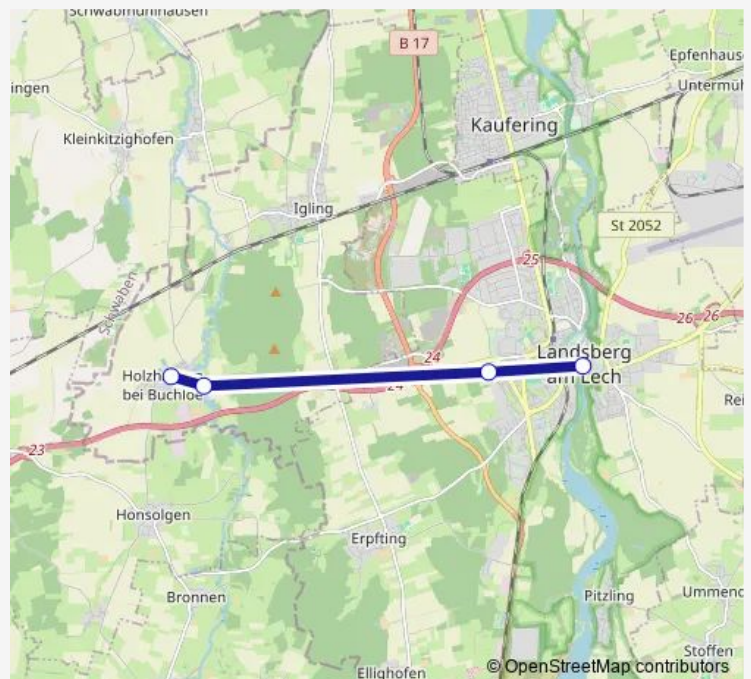

Direction

Landsberg, Hauptplatz — Holzhausen b.Buchloe, Pfarrhm.

4 stops

[Open route schedule](#)

Landsberg, Hauptplatz

Landsberg, Klinikum

Holzhausen b.Buchloe, Magnushm.

Holzhausen b.Buchloe, Pfarrhm.

Route schedule

Landsberg, Hauptplatz — Holzhausen b.Buchloe, Pfarrhm.

Monday 00:30-23:30

Tuesday 00:30-23:30

Wednesday 00:30-23:30

Thursday 00:30-23:30

Friday 00:30-23:30

Saturday 00:30-23:30

Sunday 00:30-23:30

Route info

Direction: Landsberg, Hauptplatz

Stops: 4

Trip Duration: 0 hour 15 min

Direction

Holzhausen b.Buchloe, Pfarrhm. — Landsberg, Hauptplatz

4 stops

Stops: 4

Trip Duration: 0 hour 15 min

8180 Bus time schedules and route maps are available in an offline PDF at busmaps.com. Use the busmaps.com website to see live bus times, train schedule or subway schedule, and step-by-step directions for all public transit in Landsberg am Lech