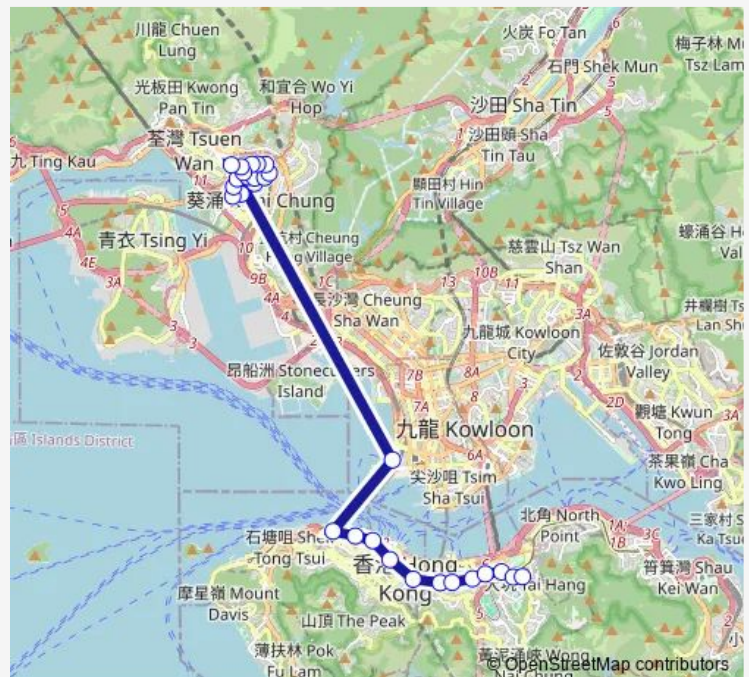

[Ctb] FU ON House TAI WO HAU Estate, TAI WO HAU Road[[Kmb] FU ON House TAI WO HAU Estate

Route schedule

[Ctb] Kwai Shing (East) — [Ctb] Causeway BAY (Moreton Terrace)

Monday 07:45

Tuesday 07:45

Wednesday 07:45

Thursday 07:45

Friday 07:45

Saturday —

Sunday —

Route info

Direction: [Ctb] Kwai Shing (East)

Stops: 28

Trip Duration: 0 hour 57 min

■ 930b — Kwai Shing Circuit - Causeway BAY (Moreton Terrace) (Omit Kwai Fong)

[Ctb] Tsuen FU Street, Texaco Road[[Kmb] Tsuen FU Street Tsuen Wan][Lwb] Tsuen FU Street Tsuen Wan

[Ctb] Western Harbour Crossing BUS-BUS Interchange[[Kmb+Ctb] Western Harbour Tunnel BBI/
Western Harbour Crossing BUS-BUS Interchange][Kmb] Western Harbour Tunnel Bbi