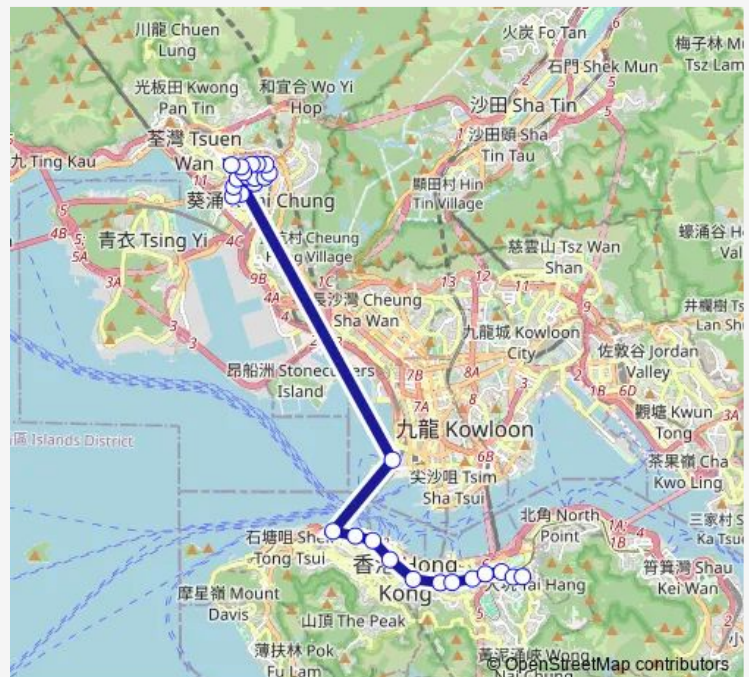

### Route schedule

[Ctb] Kwai Shing (East) — [Ctb] Causeway BAY (Moreton Terrace)

Monday 07:45

Tuesday 07:45

Wednesday 07:45

Thursday 07:45

Friday 07:45

Saturday —

### Route info

Direction: [Ctb] Kwai Shing (East)

Stops: 28

Trip Duration: 1 hour 1 min

■ 930B — Kwai Shing Circuit - Causeway BAY (Moreton Terrace) (Omit Kwai Fong)

[Ctb] Tsuen FU Street, Texaco Road[[Kmb] Tsuen FU Street Tsuen Wan][Lwb] Tsuen FU Street Tsuen Wan