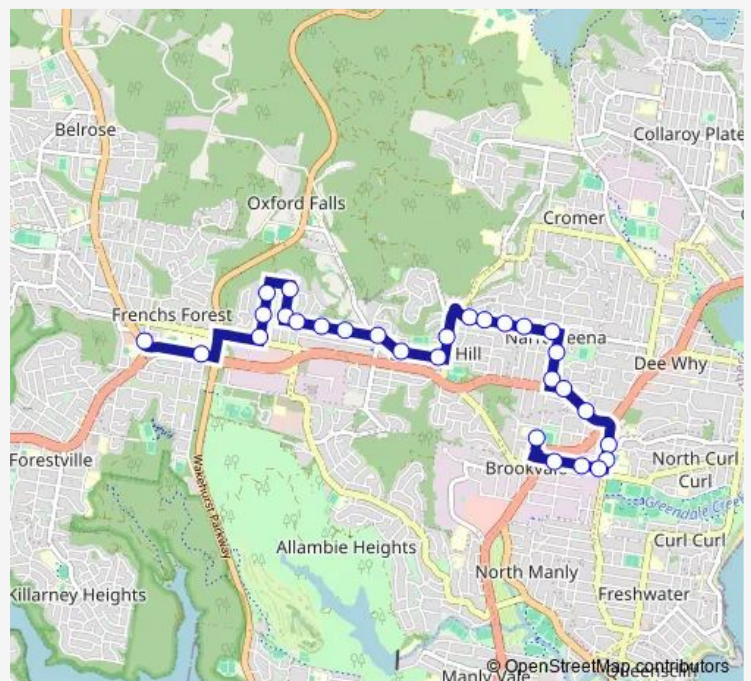

Mcintosh Rd Opp Edward St

Narraweena Public School, Mcintosh Rd

Narraweena Community Centre, Alfred St

Route schedule

Rabbett St At Forest Way — St Augustine's College, Alfred Rd

Monday 07:45

Tuesday 07:45

Wednesday 07:45

Thursday 07:45

Friday 07:45

Saturday —

Sunday —

Route info

Direction: Rabbett St At Forest Way

Stops: 29

Trip Duration: 0 hour 35 min

661n — St. Augustines Brookvale to Rabbett St and Forest Way

Alfred St Before Warringah Rd

May Road Shops, Warringah Rd

Warringah Rd Opp Victor Rd

Harbord Rd At Headland Rd

Nbsc Manly Campus, Harbord Rd

Winbourne Rd After Harbord Rd

Winbourne Rd Opp Carter Rd

Winbourne Rd After Mitchell Rd

St Augustine's College, Alfred Rd

Direction

St Augustine's College, Alfred Rd — Rabbett St At Forest Way

28 stops

[Open route schedule](#)

St Augustine's College, Alfred Rd