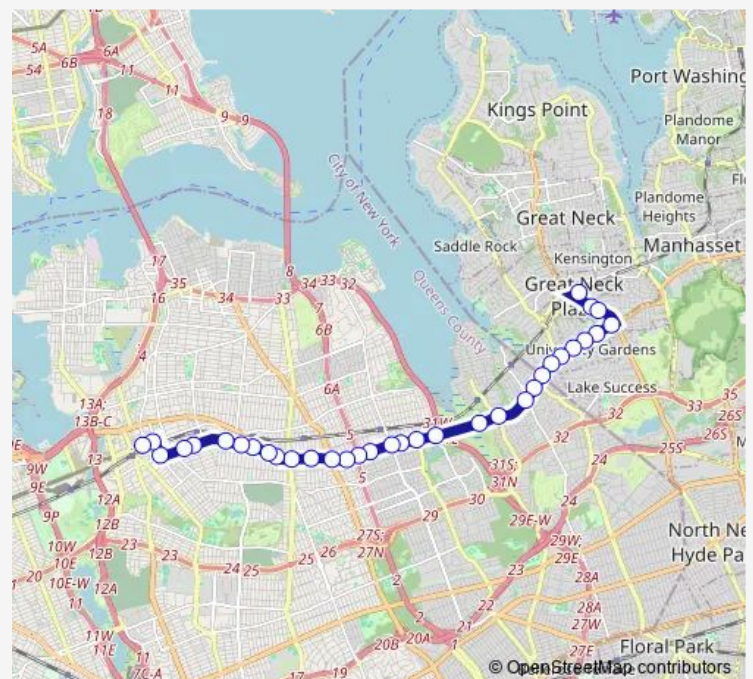

Cp Kennedy Bl / Northern

Clearview Exp / Northern

204 St / Northern

Route schedule

Great Neck Sta / South — Union St / Roosevelt

Monday 04:20-23:15

Tuesday 04:20-23:15

Wednesday 04:20-23:15

Thursday 04:20-23:15

Friday 04:20-23:15

Saturday 04:37-23:10

Sunday 04:50-22:00

Route info

Direction: Great Neck Sta / South

Stops: 34

Trip Duration: 0 hour 47 min

158 St / Sanford

149 St / Sanford

147 St / Sanford

Bowne St / Sanford

Roosevelt Av / Bowne

Union St / Roosevelt

Direction

Main St / Roosevelt — Great Neck Sta / South

Thursday 05:00-24:00

Friday 05:00-24:00

Saturday 05:37-00:02⁺¹

Sunday 05:38-22:53

Route info

Direction: Main St / Roosevelt

Stops: 36

Trip Duration: 0 hour 47 min