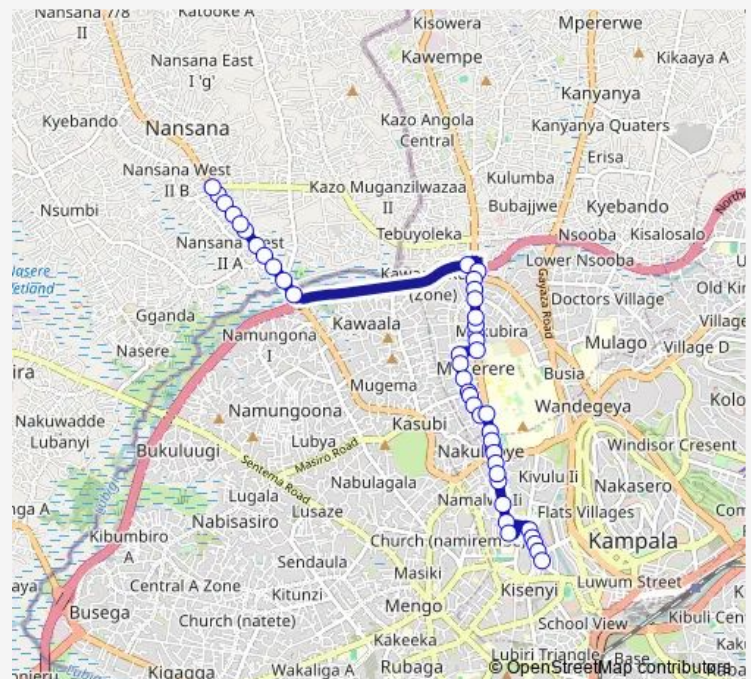

Parklane Hostel

Frama Hostel

Panikol International Hostel - Bwaise

Route schedule

Oilcom Fuel Station Nansana — City Oil (Martin Rd)

Monday 06:30-19:00

Tuesday 06:30-19:00

Wednesday 06:30-19:00

Thursday 06:30-19:00

Friday 06:30-19:00

Saturday 06:30-19:00

Sunday 06:30-19:00

Route info

Direction: Oilcom Fuel Station Nansana

Stops: 44

Trip Duration: 1 hour 9 min