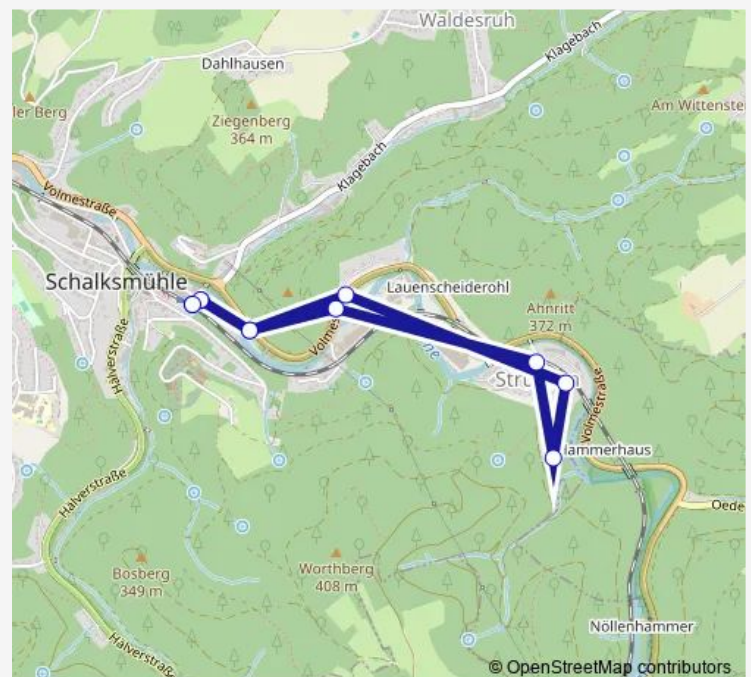

Schalksm., Strücken Mitte

Schalksm., Strücken Wendest.

Schalksm., Strücken Fußweg

Schalksm., Mesenhöller

Schalksm., Netto

Schalksm., Rathausplatz

Schalksm., Rathauscenter

Route schedule

Route info

Direction: Schalksm., Rathauscenter

Stops: 11

Trip Duration: 0 hour 18 min

Direction

Schalksm., Rathauscenter — Schalksm., Rathauscenter

11 stops

[Open route schedule](#)

Thursday 08:15-15:39

Friday 08:15-12:31

Saturday 09:24-15:39

Sunday —

Route info

Direction: Schalksm., Rathauscenter

Stops: 11

Trip Duration: 0 hour 18 min