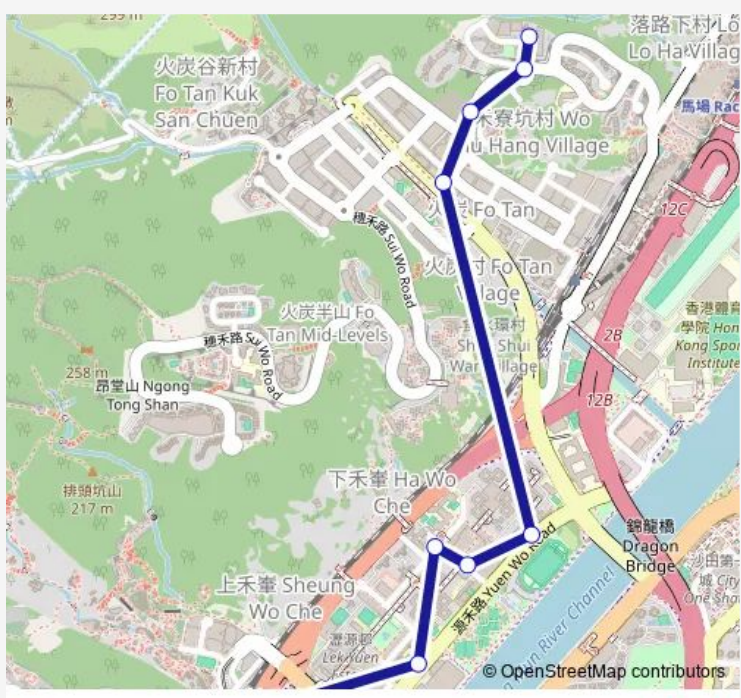

Bus 62K SHA TIN Station - Shatin Lodge

[Go to website](#)

Direction
 SHATIN STATION — LOK FUNG PATH, OUTSIDE MOUNTAINBILLE COURT
 9 stops
[Open route schedule](#)

- SHATIN STATION
- YUEN WO ROAD, OUTSIDE LEK YUEN ESTATE|BUS LAY-BY ON YUEN WO ROAD OUTSIDE LEK YUEN ESTATE
- FUNG SHUN STREET, NEAR SAHK KO FOOK IU MEMORIAL SCHOOL, WO CHE ESTATE|FUNG SHUN STREET, NEAR SAHK KO FOOK IU MEMORIAL SCHOOL, WO CHE ESTATE
- TAK HAU STREET, OUTSIDE WO CHE COMMERCIAL CENTRE
- BUS LAY-BY ON YUEN WO ROAD OUTSIDE WO CHE ESTATE
- TSUNG TAU HA ROAD, OUTSIDE HAIRBEST INDUSTRIAL BUILDING
- TSUNG TAU HA ROAD, OPPOSITE PAT TZE WO VILLAGE RESITE AREA
- LOK LAM ROAD WESTBOUND, NEAR JUNCTION OF LOK LAM ROAD AND TSUNG TAU HA ROAD
- LOK FUNG PATH, OUTSIDE MOUNTAINBILLE COURT

Route schedule
 SHATIN STATION — LOK FUNG PATH, OUTSIDE MOUNTAINBILLE COURT

Monday	06:05-21:24
Tuesday	06:05-21:24
Wednesday	06:05-21:24
Thursday	06:05-21:24
Friday	06:05-21:24
Saturday	06:05-21:24
Sunday	06:05

Route info
 Direction: SHATIN STATION
 Stops: 9
 Trip Duration: 0 hour 10 min

Direction

LOK FUNG PATH, OUTSIDE MOUNTAINBILLE COURT
— SHATIN STATION

8 stops

[Open route schedule](#)

LOK FUNG PATH, OUTSIDE MOUNTAINBILLE COURT

Saturday 06:20-21:53

Sunday 06:20

Route info

Direction: LOK FUNG PATH, OUTSIDE MOUNTAINBILLE
COURT

Stops: 8

Trip Duration: 0 hour 10 min

62K Bus time schedules and route maps are available in an offline PDF at busmaps.com. Use the busmaps.com website to see live bus times, train schedule or subway schedule, and step-by-step directions for all public transit in Sha Tin