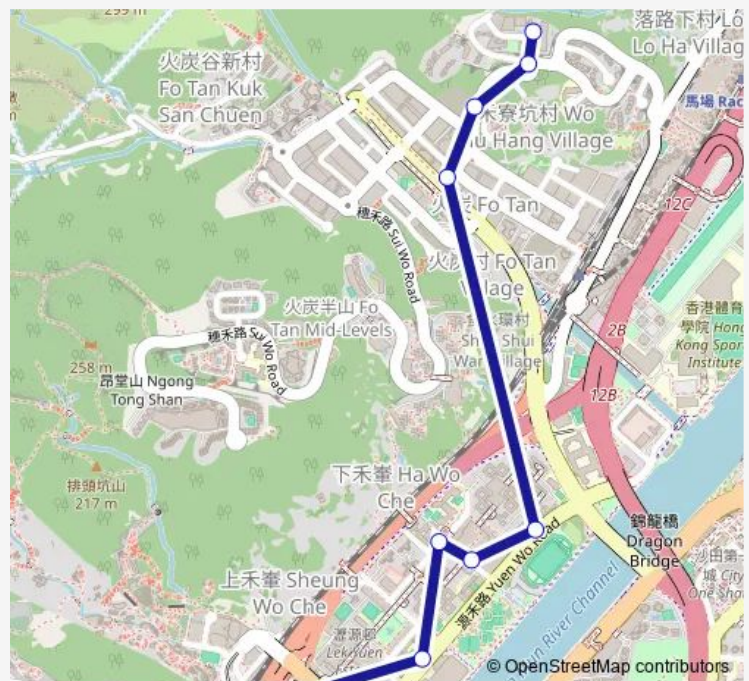

Tsung TAU HA Road, Outside Hairbest Industrial Building

Tsung TAU HA Road, Opposite PAT TZE WO Village Resite Area

LOK LAM Road Westbound, Near Junction OF LOK LAM Road AND Tsung TAU HA Road

LOK Fung Path, Outside Mountainbille Court

Route schedule

Shatin Station — LOK Fung Path, Outside Mountainbille Court

Monday	06:05-21:24
Tuesday	06:05-21:24
Wednesday	06:05-21:24
Thursday	06:05-21:24
Friday	06:05-21:24
Saturday	06:05-21:24
Sunday	06:05

Route info

Direction: Shatin Station

Stops: 9

Trip Duration: 0 hour 10 min

62k — SHA TIN Station - Shatin Lodge

Direction

LOK Fung Path, Outside Mountainbille Court — Shatin Station

8 stops

[Open route schedule](#)

LOK Fung Path, Outside Mountainbille Court

LOK LAM Road, Junction With LOK Kwai Path

LOK LAM Road Eastbound, Near Junction OF LOK LAM Road AND Tsung TAU HA Road

Tsung TAU HA Road, Outside PAT TZE WO Village Resite Area