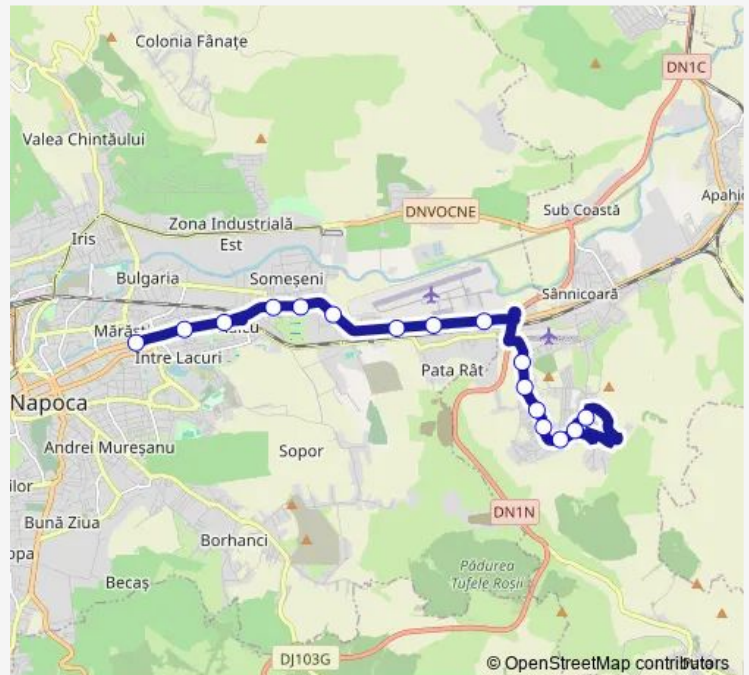

M-Crieni E

M-Trandafirilor E

M-Bonas

Vama

Electromontaj Nord

Aeroport Nord

Traian Vuia Nord

Vlad epe

Tuesday 04:50-22:52

Wednesday 04:50-22:52

Thursday 04:50-22:52

Friday 04:50-22:52

Saturday —

Sunday 06:00-22:30

Route info

Direction: M-Primăria Dezmir Plecare

Stops: 17

Trip Duration: 0 hour 30 min

Direction

Mareal C-tin Prezan — M-Primăria Dezmir Sosire

16 stops

[Open route schedule](#)

Mareal C-tin Prezan

Siretului

Monday 04:25-22:32

Tuesday 04:25-22:32

Wednesday 04:25-22:32

Thursday 04:25-22:32

Friday 04:25-22:32

Saturday —

Sunday 05:30-22:00

Route info